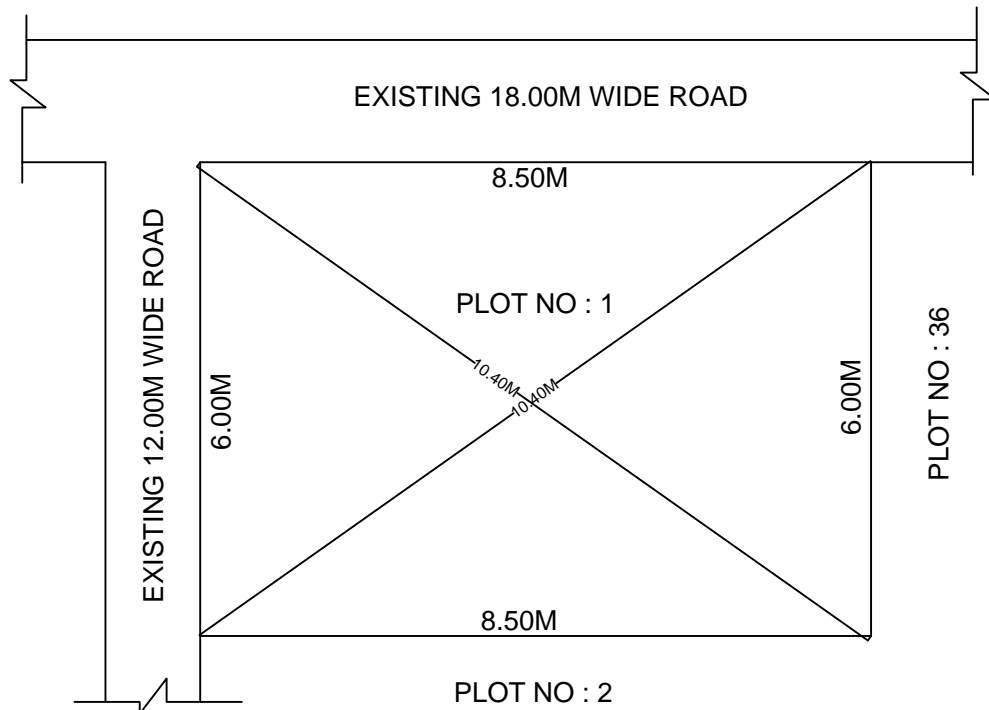

SITE PLAN OF SHOWING PLOT NO : 1, AUTONAGAR AT  
CHALLAPALLI VILLAGE & MANDAL, KRISHNA DISTRICT.

PLOT AREA : 51.00 Sqm

SCALE : 1:100

**BOUNDARIES**

NORTH : EXISTING 18.00M WIDE ROAD

SOUTH : PLOT NO : 2

EAST : PLOT NO : 36

WEST : EXISTING 12.00M WIDE ROAD

**\*\*\*NOTE :-** 1) The site plan measurements shown above are as per approved layout plan approved by APCRDA.

2) The site plan is indicative only. The actual features are subject to modification if any by the competent authority on time to time basis and also ground condition of the actual measurements.

3) Any alteration/Modification on extent of the said plot will be notified accordingly.