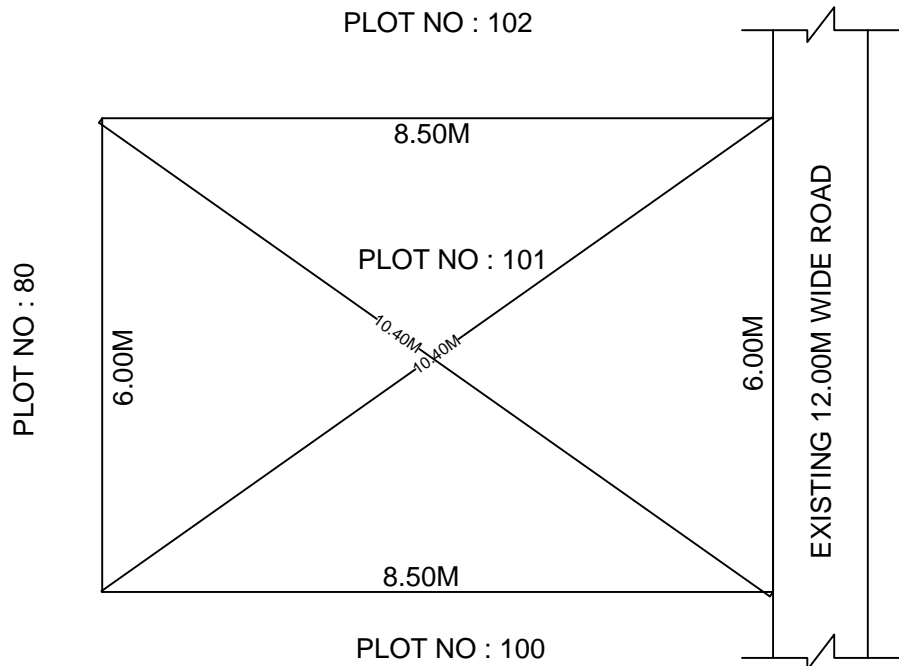

SITE PLAN OF SHOWING PLOT NO : 101, AUTONAGAR AT
CHALLAPALLI VILLAGE & MANDAL, KRISHNA DISTRICT.

PLOT AREA : 51.00 Sqm

SCALE : 1:100

BOUNDARIES

NORTH : PLOT NO : 102

SOUTH : PLOT NO : 100

EAST : EXISTING 12.00M WIDE ROAD

WEST : PLOT NO : 80

*****NOTE :-** 1) The site plan measurements shown above are as per approved layout plan approved by APCRDA.

2) The site plan is indicative only. The actual features are subject to modification if any by the competent authority on time to time basis and also ground condition of the actual measurements.

3) Any alteration/Modification on extent of the said plot will be notified accordingly.