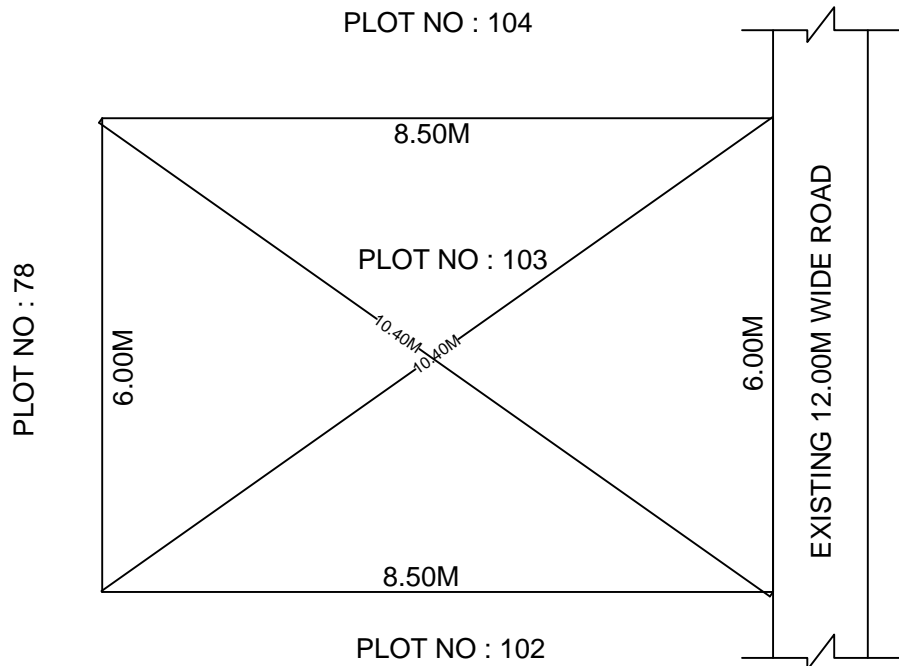

SITE PLAN OF SHOWING PLOT NO : 103, AUTONAGAR AT  
CHALLAPALLI VILLAGE & MANDAL, KRISHNA DISTRICT.

PLOT AREA : 51.00 Sqm

SCALE : 1:100

BOUNDARIES

NORTH : PLOT NO : 104

SOUTH : PLOT NO : 102

EAST : EXISTING 12.00M WIDE ROAD

WEST : PLOT NO : 78

\*\*\*NOTE :- 1) The site plan measurements shown above are as per approved layout plan approved by APCRDA.

2) The site plan is indicative only. The actual features are subject to modification if any by the competent authority on time to time basis and also ground condition of the actual measurements.

3) Any alteration/Modification on extent of the said plot will be notified accordingly.