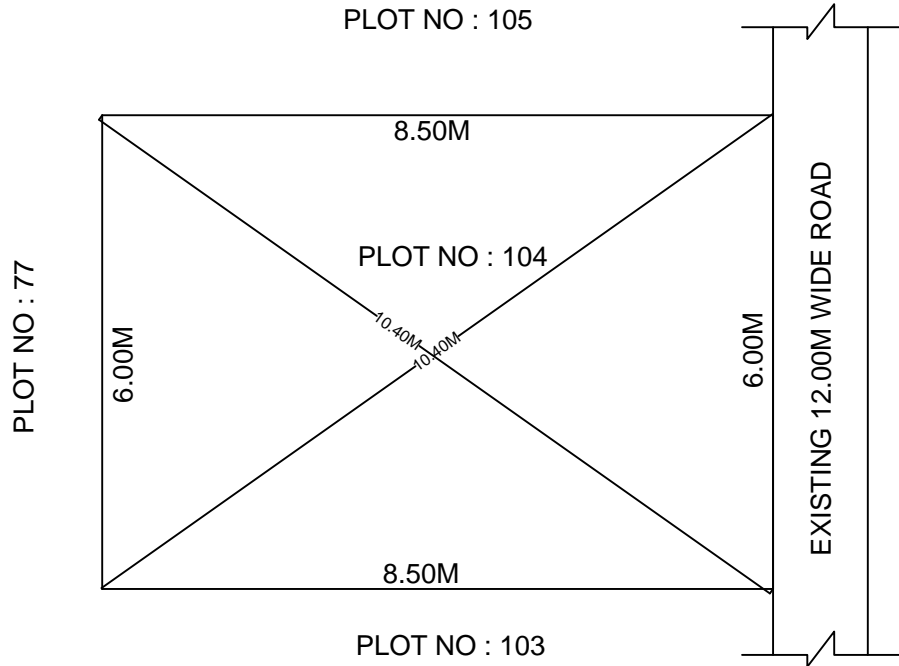

SITE PLAN OF SHOWING PLOT NO : 104, AUTONAGAR AT
CHALLAPALLI VILLAGE & MANDAL, KRISHNA DISTRICT.

PLOT AREA : 51.00 Sqm

SCALE : 1:100

BOUNDARIES

NORTH : PLOT NO : 105

SOUTH : PLOT NO : 103

EAST : EXISTING 12.00M WIDE ROAD

WEST : PLOT NO : 77

*****NOTE :-** 1) The site plan measurements shown above are as per approved layout plan approved by APCRDA.

2) The site plan is indicative only. The actual features are subject to modification if any by the competent authority on time to time basis and also ground condition of the actual measurements.

3) Any alteration/Modification on extent of the said plot will be notified accordingly.