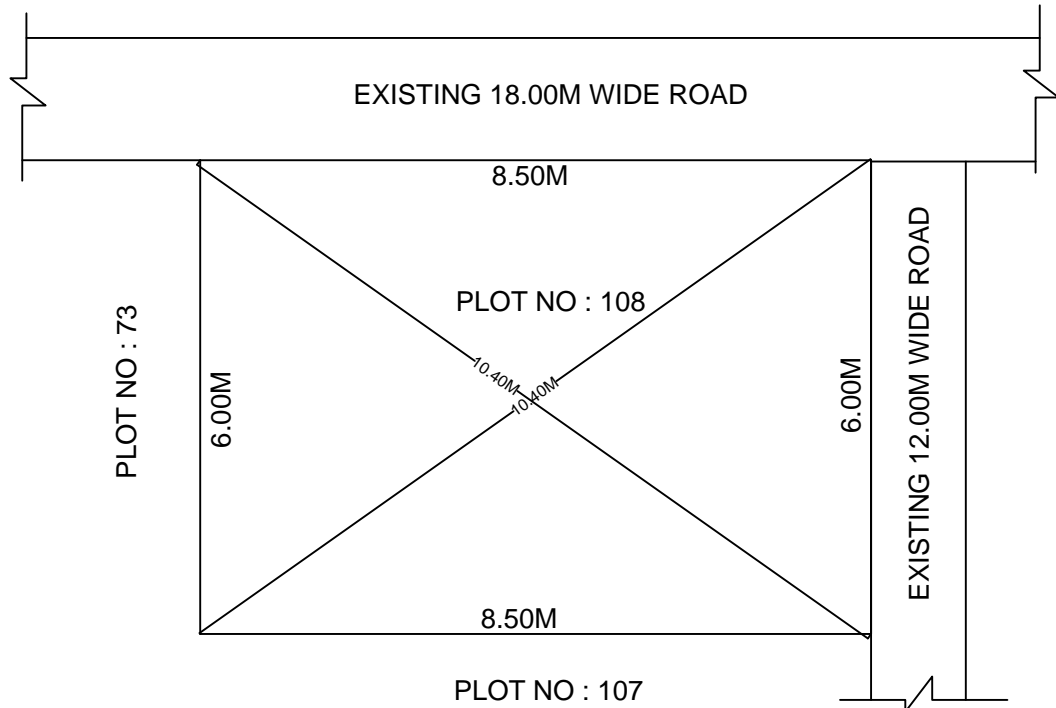

SITE PLAN OF SHOWING PLOT NO : 108, AUTONAGAR AT  
CHALLAPALLI VILLAGE & MANDAL, KRISHNA DISTRICT.

PLOT AREA : 51.00 Sqm

SCALE : 1:100

**BOUNDARIES**

NORTH : EXISTING 18.00M WIDE ROAD

SOUTH : PLOT NO : 107

EAST : EXISTING 12.00M WIDE ROAD

WEST : PLOT NO : 73

**\*\*\*NOTE :-** 1) The site plan measurements shown above are as per approved layout plan approved by APCRDA.

2) The site plan is indicative only. The actual features are subject to modification if any by the competent authority on time to time basis and also ground condition of the actual measurements.

3) Any alteration/Modification on extent of the said plot will be notified accordingly.