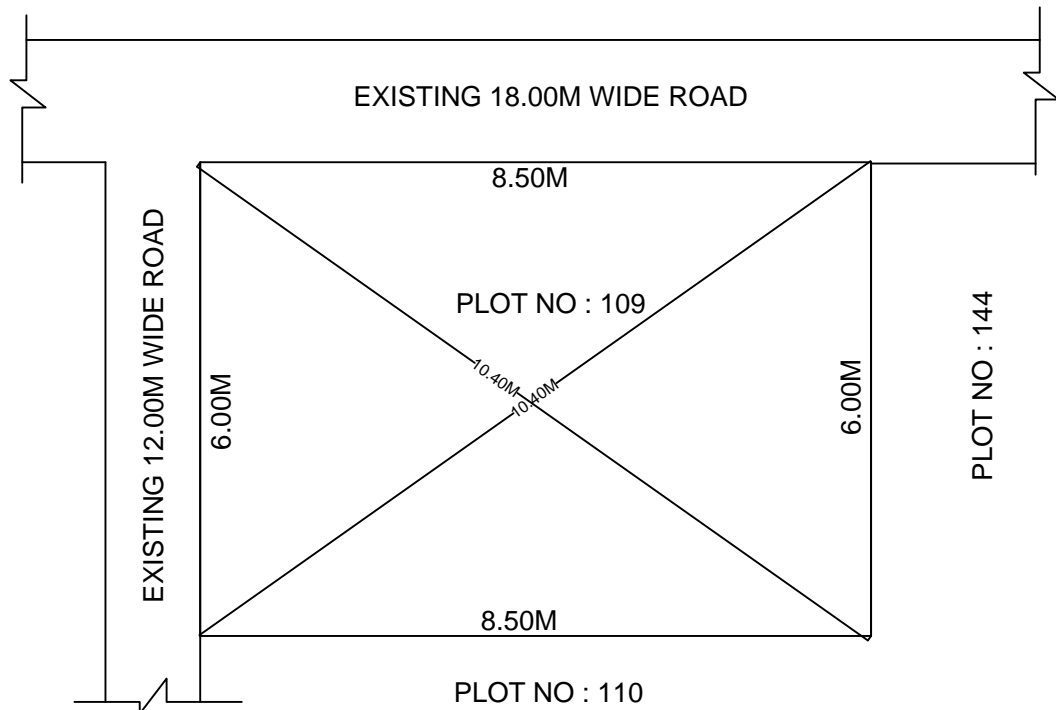

SITE PLAN OF SHOWING PLOT NO : 109, AUTONAGAR AT
CHALLAPALLI VILLAGE & MANDAL, KRISHNA DISTRICT.

PLOT AREA : 51.00 Sqm

SCALE : 1:100

BOUNDARIES

NORTH : EXISTING 18.00M WIDE ROAD

SOUTH : PLOT NO : 110

EAST : PLOT NO : 144

WEST : EXISTING 12.00M WIDE ROAD

*****NOTE :-** 1) The site plan measurements shown above are as per approved layout plan approved by APCRDA.

2) The site plan is indicative only. The actual features are subject to modification if any by the competent authority on time to time basis and also ground condition of the actual measurements.

3) Any alteration/Modification on extent of the said plot will be notified accordingly.