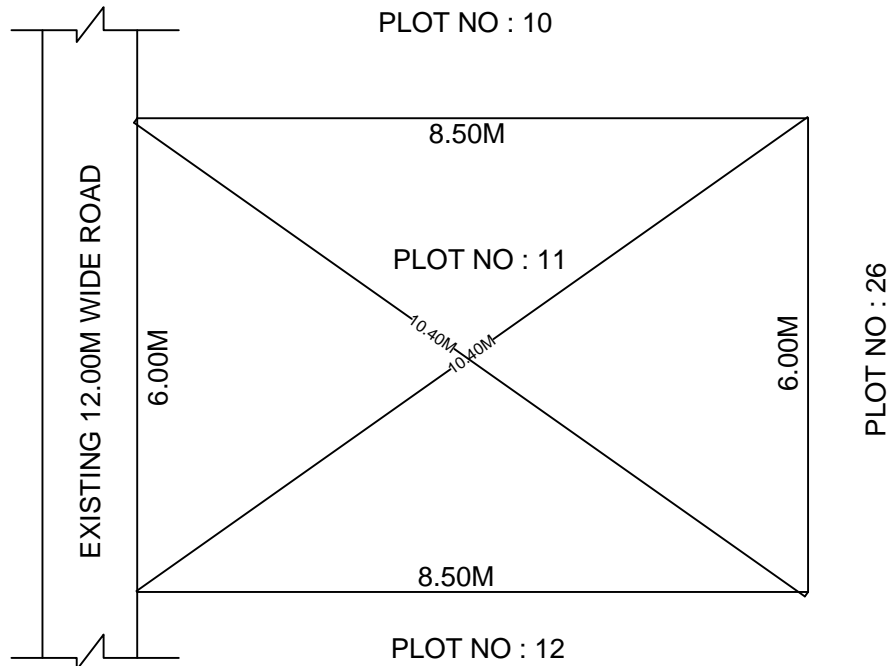

SITE PLAN OF SHOWING PLOT NO : 11, AUTONAGAR AT
CHALLAPALLI VILLAGE & MANDAL, KRISHNA DISTRICT.

PLOT AREA : 51.00 Sqm

SCALE : 1:100

BOUNDARIES

NORTH : PLOT NO : 10

SOUTH : PLOT NO : 12

EAST : PLOT NO : 26

WEST : EXISTING 12.00M WIDE ROAD

*****NOTE :-** 1) The site plan measurements shown above are as per approved layout plan approved by APCRDA.

2) The site plan is indicative only. The actual features are subject to modification if any by the competent authority on time to time basis and also ground condition of the actual measurements.

3) Any alteration/Modification on extent of the said plot will be notified accordingly.