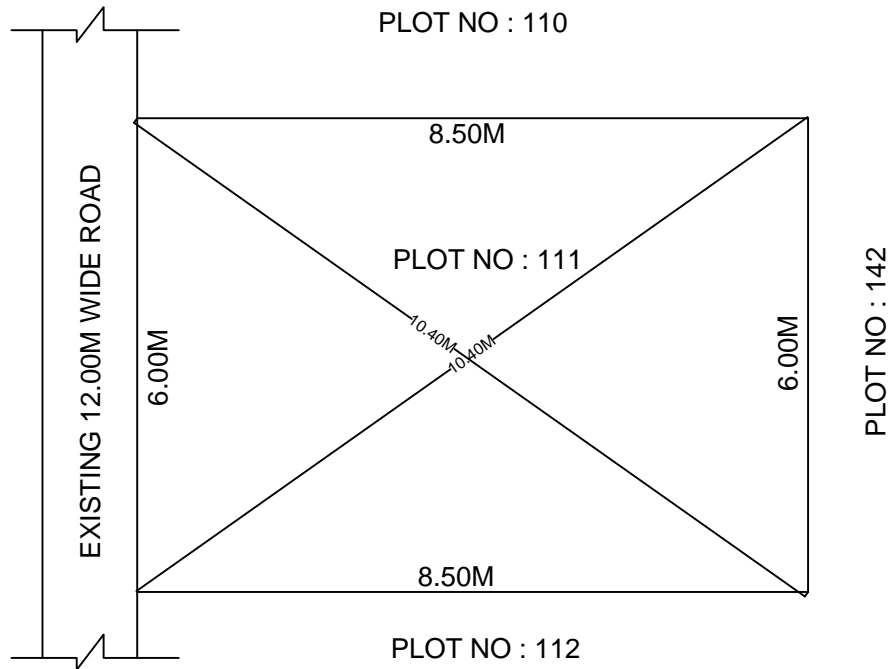

SITE PLAN OF SHOWING PLOT NO : 111, AUTONAGAR AT
CHALLAPALLI VILLAGE & MANDAL, KRISHNA DISTRICT.

PLOT AREA : 51.00 Sqm

SCALE : 1:100

BOUNDARIES

NORTH : PLOT NO : 110

SOUTH : PLOT NO : 112

EAST : PLOT NO : 142

WEST : EXISTING 12.00M WIDE ROAD

*****NOTE :-** 1) The site plan measurements shown above are as per approved layout plan approved by APCRDA.

2) The site plan is indicative only. The actual features are subject to modification if any by the competent authority on time to time basis and also ground condition of the actual measurements.

3) Any alteration/Modification on extent of the said plot will be notified accordingly.