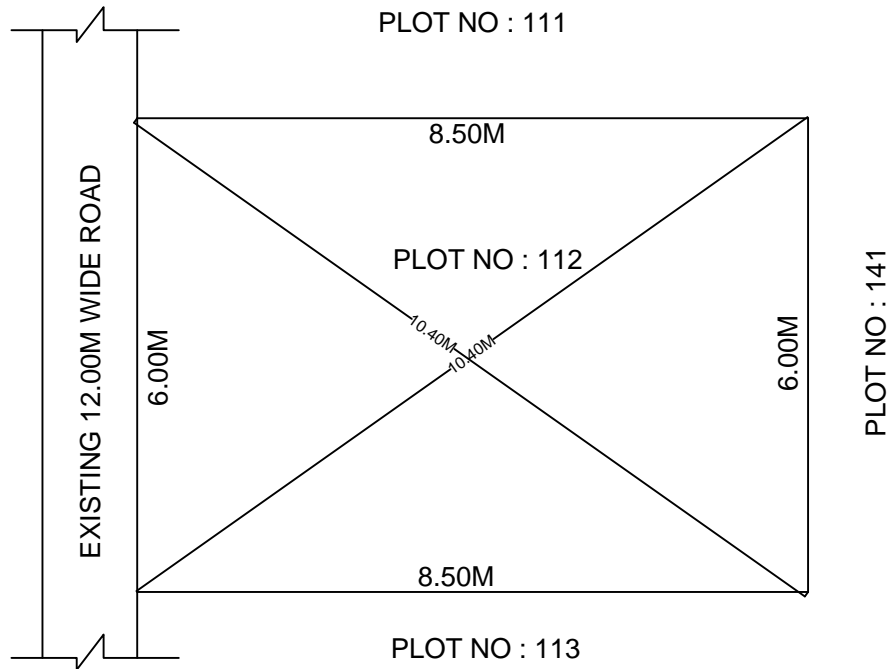

SITE PLAN OF SHOWING PLOT NO : 112, AUTONAGAR AT  
CHALLAPALLI VILLAGE & MANDAL, KRISHNA DISTRICT.

PLOT AREA : 51.00 Sqm

SCALE : 1:100

BOUNDARIES

NORTH : PLOT NO : 111

SOUTH : PLOT NO : 113

EAST : PLOT NO : 141

WEST : EXISTING 12.00M WIDE ROAD

\*\*\*NOTE :- 1) The site plan measurements shown above are as per approved layout plan approved by APCRDA.

2) The site plan is indicative only. The actual features are subject to modification if any by the competent authority on time to time basis and also ground condition of the actual measurements.

3) Any alteration/Modification on extent of the said plot will be notified accordingly.