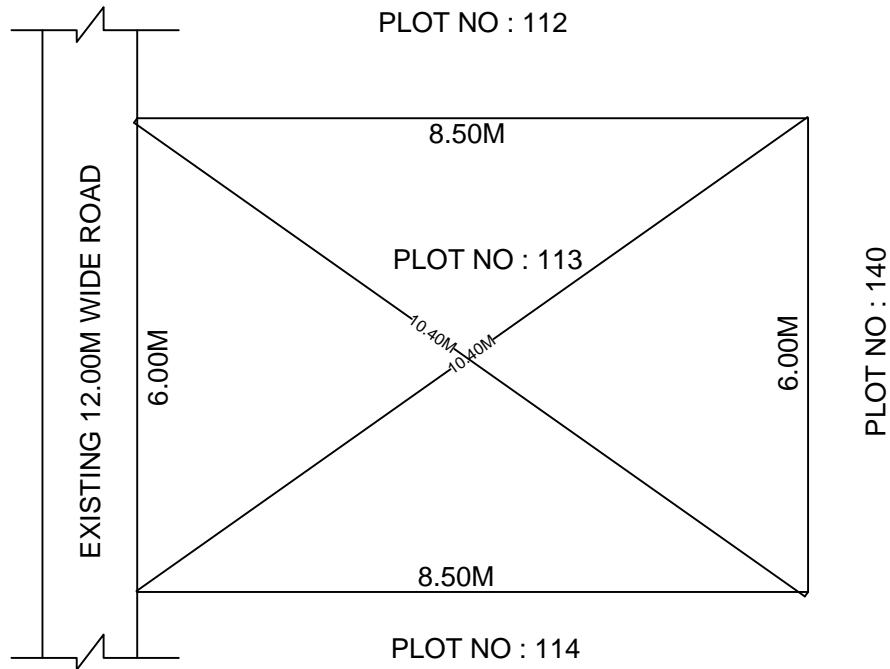

SITE PLAN OF SHOWING PLOT NO : 113, AUTONAGAR AT
CHALLAPALLI VILLAGE & MANDAL, KRISHNA DISTRICT.

PLOT AREA : 51.00 Sqm

SCALE : 1:100

BOUNDARIES

NORTH : PLOT NO : 112

SOUTH : PLOT NO : 114

EAST : PLOT NO : 140

WEST : EXISTING 12.00M WIDE ROAD

***NOTE :- 1) The site plan measurements shown above are as per approved layout plan approved by APCRDA.

2) The site plan is indicative only. The actual features are subject to modification if any by the competent authority on time to time basis and also ground condition of the actual measurements.

3) Any alteration/Modification on extent of the said plot will be notified accordingly.