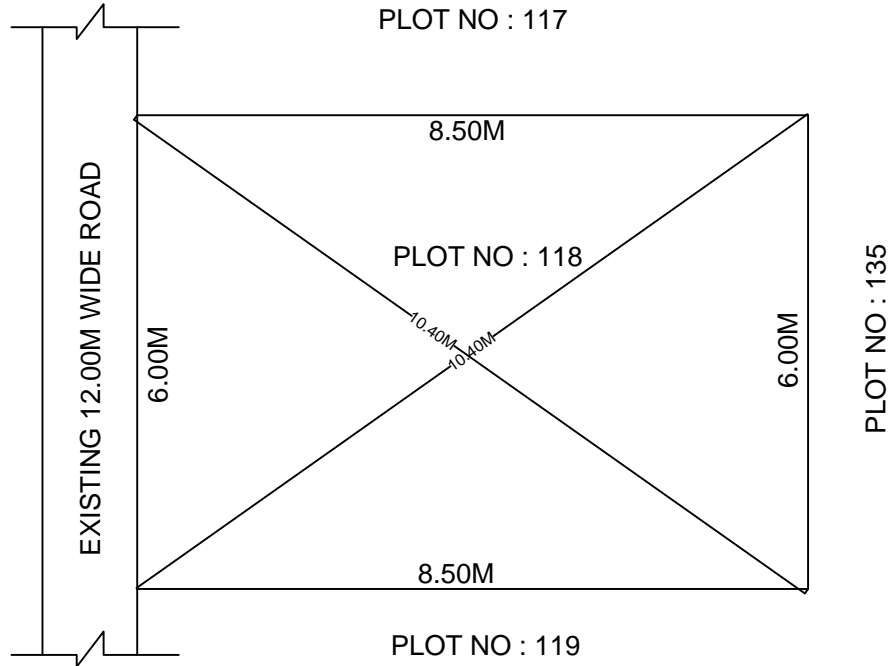

SITE PLAN OF SHOWING PLOT NO : 118, AUTONAGAR AT  
CHALLAPALLI VILLAGE & MANDAL, KRISHNA DISTRICT.

PLOT AREA : 51.00 Sqm

SCALE : 1:100

BOUNDARIES

NORTH : PLOT NO : 117

SOUTH : PLOT NO : 119

EAST : PLOT NO : 135

WEST : EXISTING 12.00M WIDE ROAD

\*\*\*NOTE :- 1) The site plan measurements shown above are as per approved layout plan approved by APCRDA.

2) The site plan is indicative only. The actual features are subject to modification if any by the competent authority on time to time basis and also ground condition of the actual measurements.

3) Any alteration/Modification on extent of the said plot will be notified accordingly.