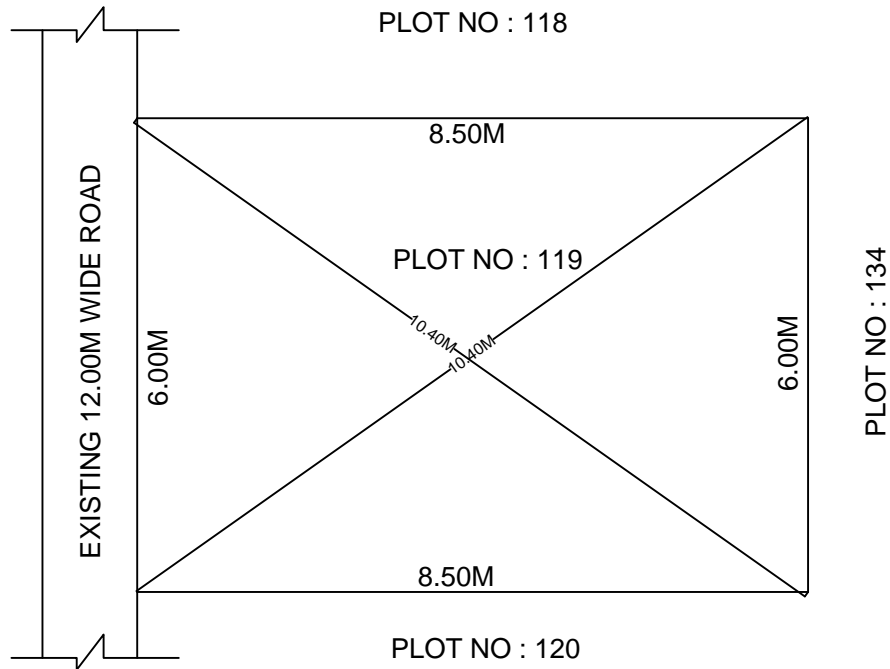

SITE PLAN OF SHOWING PLOT NO : 119, AUTONAGAR AT
CHALLAPALLI VILLAGE & MANDAL, KRISHNA DISTRICT.

PLOT AREA : 51.00 Sqm

SCALE : 1:100

BOUNDARIES

NORTH : PLOT NO : 118

SOUTH : PLOT NO : 120

EAST : PLOT NO : 134

WEST : EXISTING 12.00M WIDE ROAD

*****NOTE :-** 1) The site plan measurements shown above are as per approved layout plan approved by APCRDA.

2) The site plan is indicative only. The actual features are subject to modification if any by the competent authority on time to time basis and also ground condition of the actual measurements.

3) Any alteration/Modification on extent of the said plot will be notified accordingly.