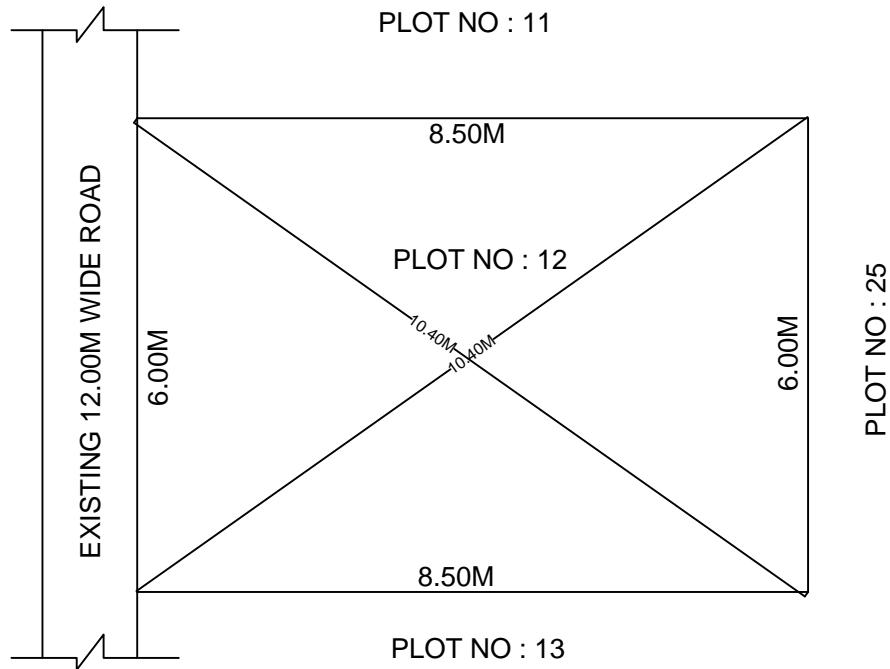

SITE PLAN OF SHOWING PLOT NO : 12, AUTONAGAR AT  
CHALLAPALLI VILLAGE & MANDAL, KRISHNA DISTRICT.

PLOT AREA : 51.00 Sqm

SCALE : 1:100

BOUNDARIES

NORTH : PLOT NO : 11

SOUTH : PLOT NO : 13

EAST : PLOT NO : 25

WEST : EXISTING 12.00M WIDE ROAD

**\*\*\*NOTE :-** 1) The site plan measurements shown above are as per approved layout plan approved by APCRDA.

2) The site plan is indicative only. The actual features are subject to modification if any by the competent authority on time to time basis and also ground condition of the actual measurements.

3) Any alteration/Modification on extent of the said plot will be notified accordingly.