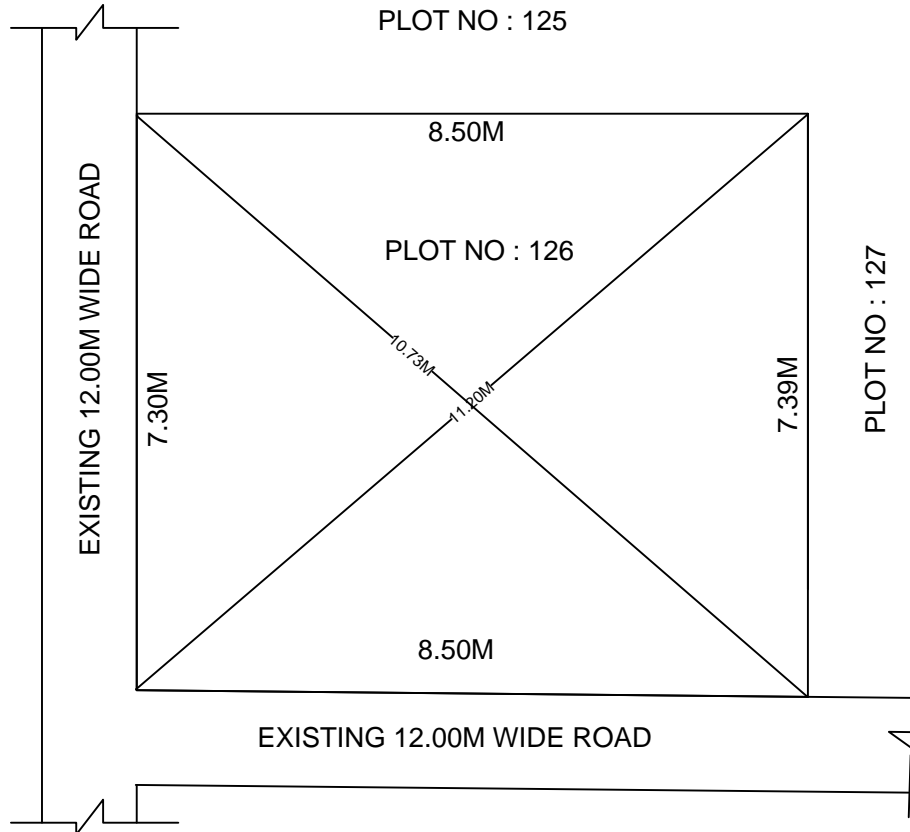

SITE PLAN OF SHOWING PLOT NO : 126, AUTONAGAR AT
CHALLAPALLI VILLAGE & MANDAL, KRISHNA DISTRICT.

PLOT AREA : 62.44 Sqm

SCALE : 1:100

BOUNDARIES

NORTH : PLOT NO : 125

SOUTH : EXISTING 12.00M WIDE ROAD

EAST : PLOT NO : 127

WEST : EXISTING 12.00M WIDE ROAD

*****NOTE :-** 1) The site plan measurements shown above are as per approved layout plan approved by APCRDA.

2) The site plan is indicative only. The actual features are subject to modification if any by the competent authority on time to time basis and also ground condition of the actual measurements.

3) Any alteration/Modification on extent of the said plot will be notified accordingly.