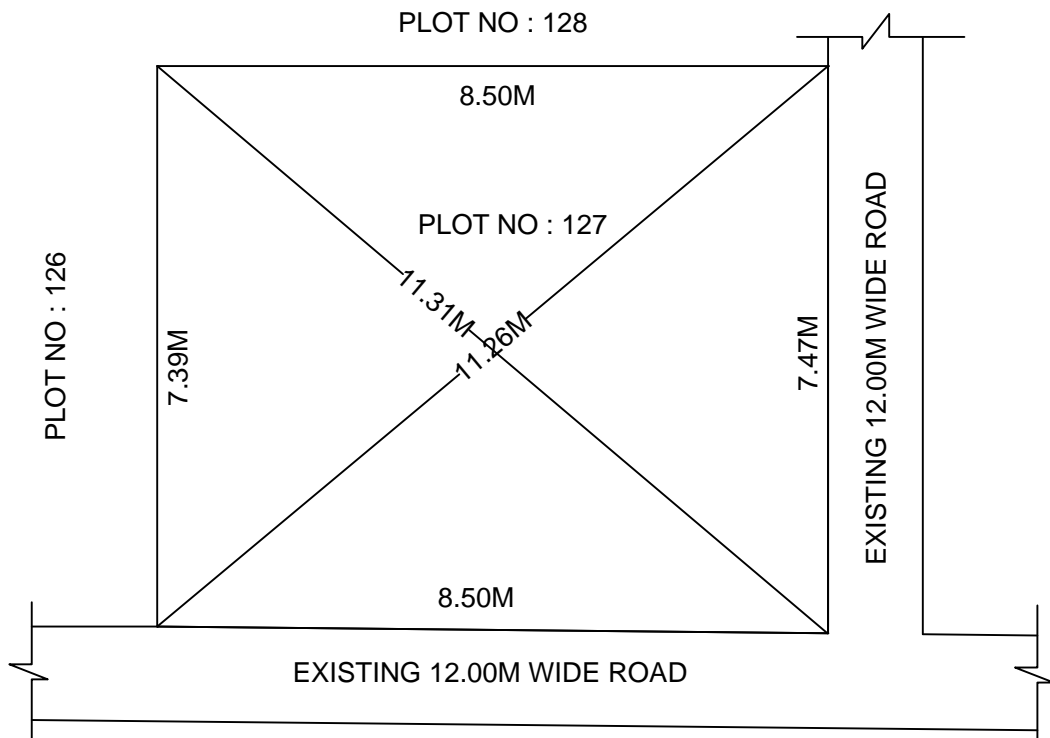

SITE PLAN OF SHOWING PLOT NO : 127, AUTONAGAR AT  
CHALLAPALLI VILLAGE & MANDAL, KRISHNA DISTRICT.

PLOT AREA : 63.16 Sqm

SCALE : 1:100

BOUNDARIES

NORTH : PLOT NO : 128

SOUTH : EXISTING 12.00M WIDE ROAD

EAST : EXISTING 12.00M WIDE ROAD

WEST : PLOT NO : 126

\*\*\*NOTE :- 1) The site plan measurements shown above are as per approved layout plan approved by APCRDA.

2) The site plan is indicative only. The actual features are subject to modification if any by the competent authority on time to time basis and also ground condition of the actual measurements.

3) Any alteration/Modification on extent of the said plot will be notified accordingly.