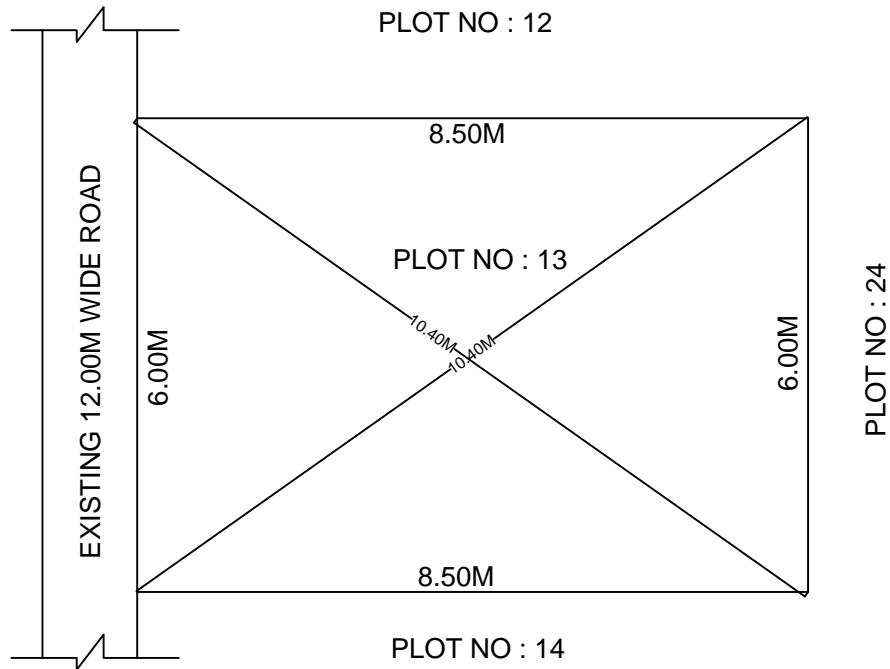

SITE PLAN OF SHOWING PLOT NO : 13, AUTONAGAR AT
CHALLAPALLI VILLAGE & MANDAL, KRISHNA DISTRICT.

PLOT AREA : 51.00 Sqm

SCALE : 1:100

BOUNDARIES

NORTH : PLOT NO : 12

SOUTH : PLOT NO : 14

EAST : PLOT NO : 24

WEST : EXISTING 12.00M WIDE ROAD

***NOTE :- 1) The site plan measurements shown above are as per approved layout plan approved by APCRDA.

2) The site plan is indicative only. The actual features are subject to modification if any by the competent authority on time to time basis and also ground condition of the actual measurements.

3) Any alteration/Modification on extent of the said plot will be notified accordingly.