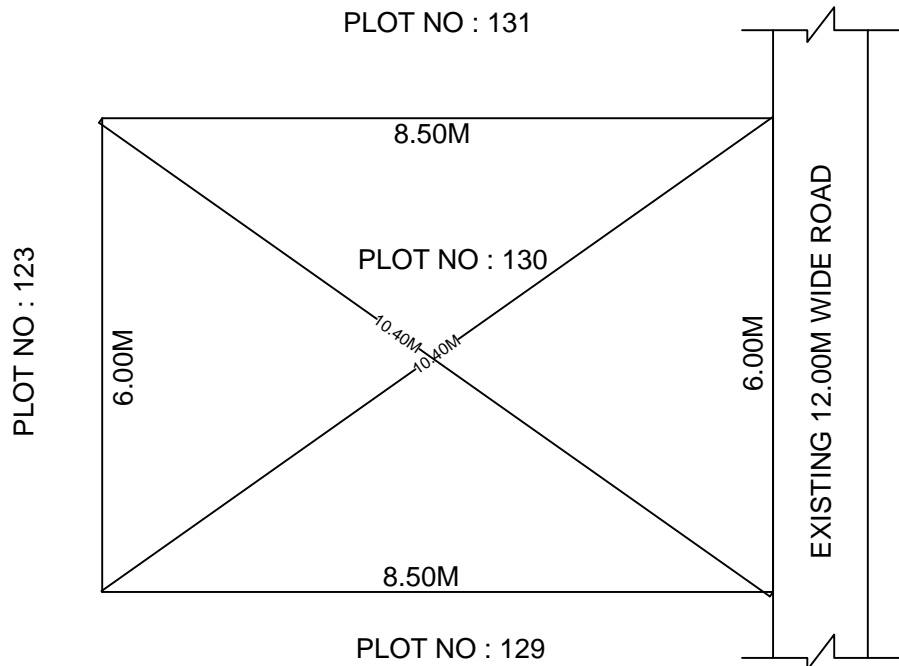

SITE PLAN OF SHOWING PLOT NO : 130, AUTONAGAR AT
CHALLAPALLI VILLAGE & MANDAL, KRISHNA DISTRICT.

PLOT AREA : 51.00 Sqm

SCALE : 1:100

BOUNDARIES

NORTH : PLOT NO : 131

SOUTH : PLOT NO : 129

EAST : EXISTING 12.00M WIDE ROAD

WEST : PLOT NO : 123

***NOTE :- 1) The site plan measurements shown above are as per approved layout plan approved by APCRDA.

2) The site plan is indicative only. The actual features are subject to modification if any by the competent authority on time to time basis and also ground condition of the actual measurements.

3) Any alteration/Modification on extent of the said plot will be notified accordingly.