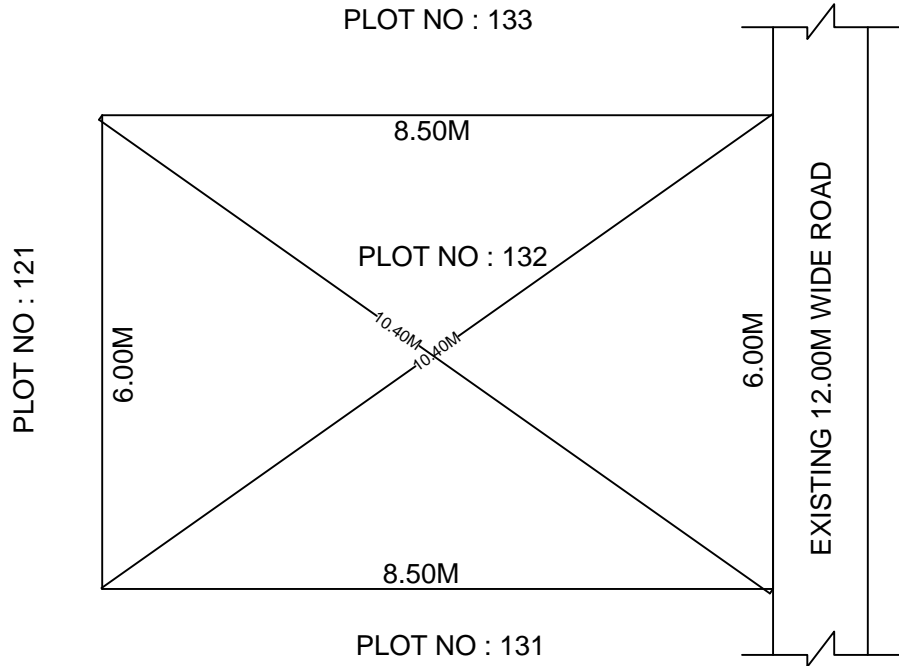

SITE PLAN OF SHOWING PLOT NO : 132, AUTONAGAR AT
CHALLAPALLI VILLAGE & MANDAL, KRISHNA DISTRICT.

PLOT AREA : 51.00 Sqm

SCALE : 1:100

BOUNDARIES

NORTH : PLOT NO : 133

SOUTH : PLOT NO : 131

EAST : EXISTING 12.00M WIDE ROAD

WEST : PLOT NO : 123

*****NOTE :-** 1) The site plan measurements shown above are as per approved layout plan approved by APCRDA.

2) The site plan is indicative only. The actual features are subject to modification if any by the competent authority on time to time basis and also ground condition of the actual measurements.

3) Any alteration/Modification on extent of the said plot will be notified accordingly.