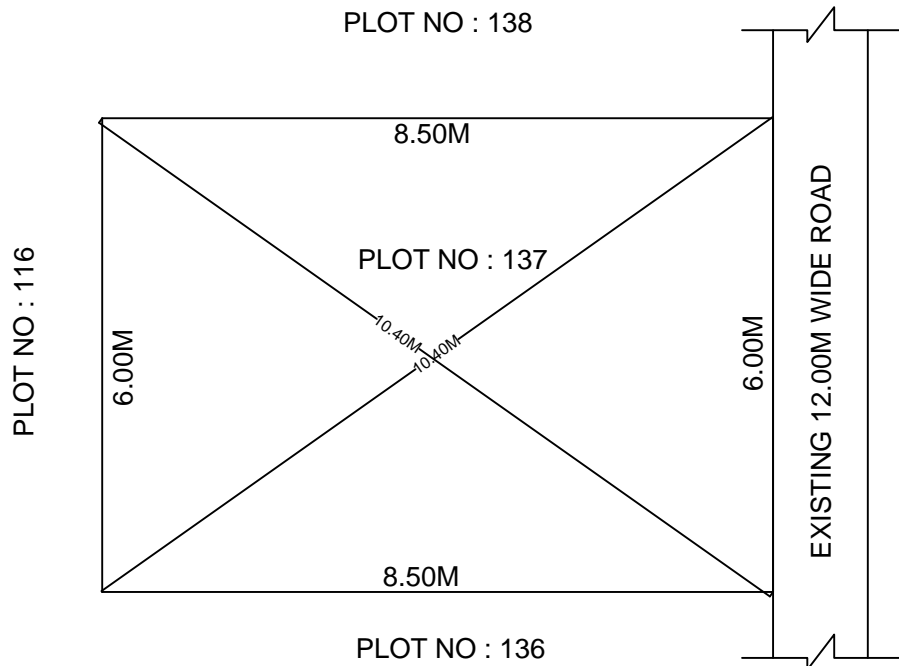

SITE PLAN OF SHOWING PLOT NO : 137, AUTONAGAR AT  
CHALLAPALLI VILLAGE & MANDAL, KRISHNA DISTRICT.

PLOT AREA : 51.00 Sqm

SCALE : 1:100

BOUNDARIES

NORTH : PLOT NO : 138

SOUTH : PLOT NO : 136

EAST : EXISTING 12.00M WIDE ROAD

WEST : PLOT NO : 116

**\*\*\*NOTE :-** 1) The site plan measurements shown above are as per approved layout plan approved by APCRDA.

2) The site plan is indicative only. The actual features are subject to modification if any by the competent authority on time to time basis and also ground condition of the actual measurements.

3) Any alteration/Modification on extent of the said plot will be notified accordingly.