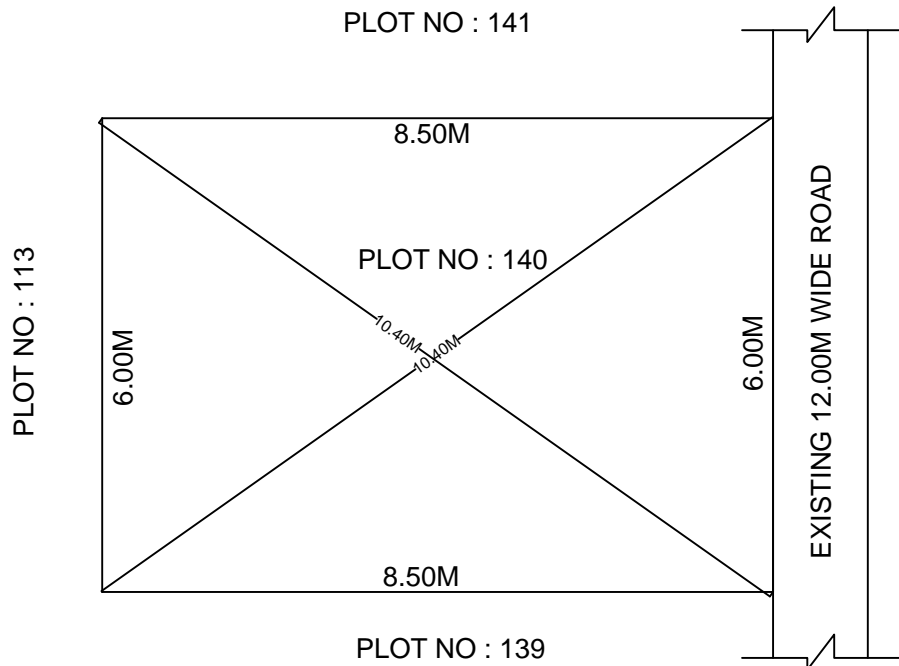

SITE PLAN OF SHOWING PLOT NO : 140, AUTONAGAR AT
CHALLAPALLI VILLAGE & MANDAL, KRISHNA DISTRICT.

PLOT AREA : 51.00 Sqm

SCALE : 1:100

BOUNDARIES

NORTH : PLOT NO : 141

SOUTH : PLOT NO : 139

EAST : EXISTING 12.00M WIDE ROAD

WEST : PLOT NO : 113

*****NOTE :-** 1) The site plan measurements shown above are as per approved layout plan approved by APCRDA.

2) The site plan is indicative only. The actual features are subject to modification if any by the competent authority on time to time basis and also ground condition of the actual measurements.

3) Any alteration/Modification on extent of the said plot will be notified accordingly.