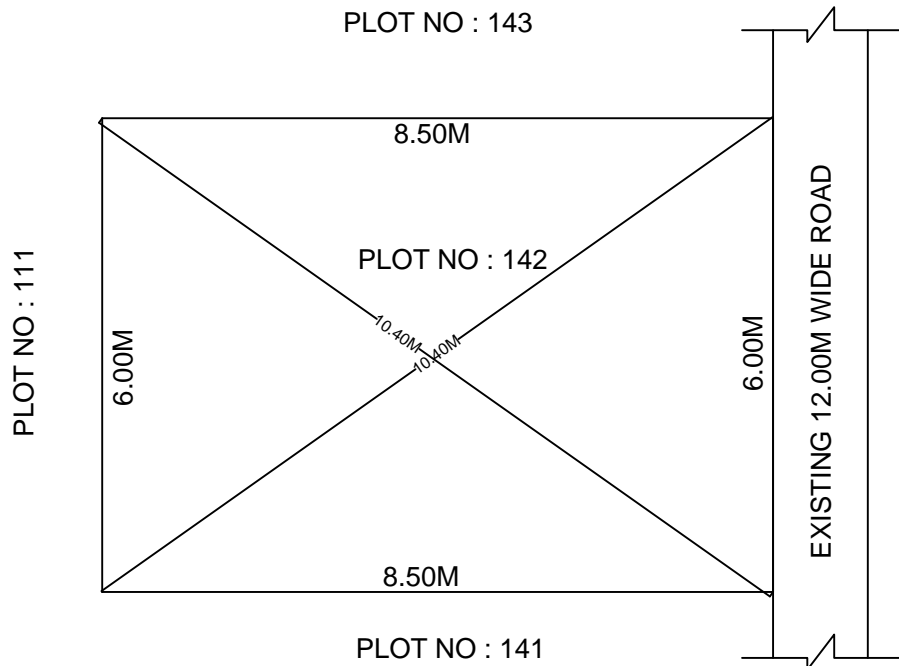

SITE PLAN OF SHOWING PLOT NO : 142, AUTONAGAR AT  
CHALLAPALLI VILLAGE & MANDAL, KRISHNA DISTRICT.

PLOT AREA : 51.00 Sqm

SCALE : 1:100

BOUNDARIES

NORTH : PLOT NO : 143

SOUTH : PLOT NO : 141

EAST : EXISTING 12.00M WIDE ROAD

WEST : PLOT NO : 111

**\*\*\*NOTE :-** 1) The site plan measurements shown above are as per approved layout plan approved by APCRDA.

2) The site plan is indicative only. The actual features are subject to modification if any by the competent authority on time to time basis and also ground condition of the actual measurements.

3) Any alteration/Modification on extent of the said plot will be notified accordingly.