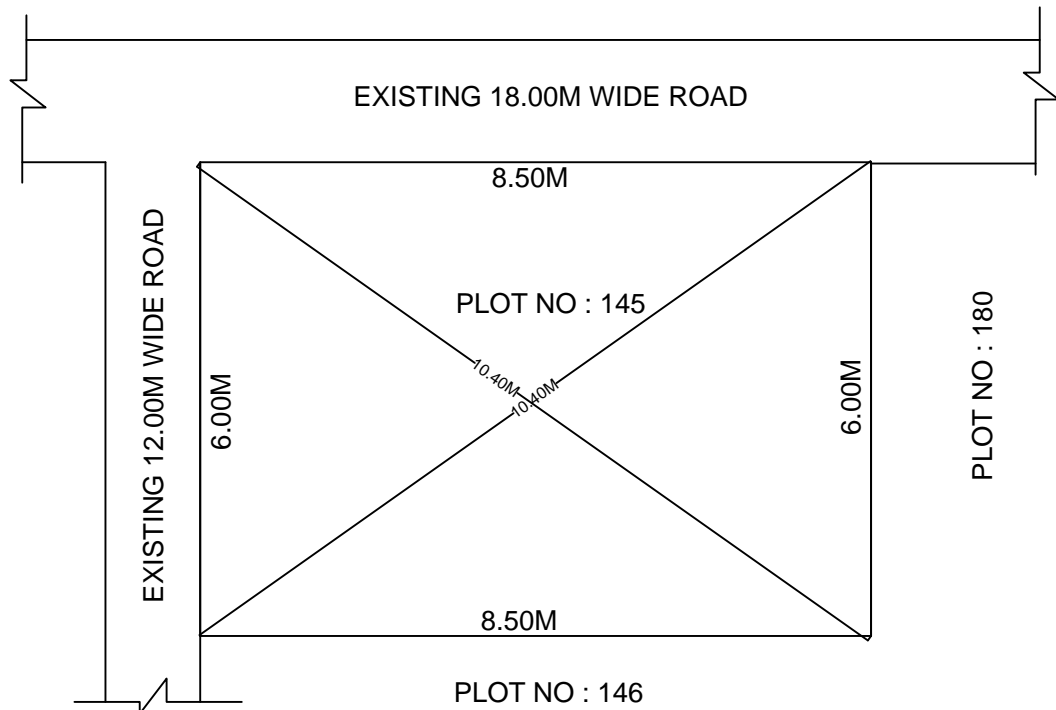

SITE PLAN OF SHOWING PLOT NO : 145, AUTONAGAR AT  
CHALLAPALLI VILLAGE & MANDAL, KRISHNA DISTRICT.

PLOT AREA : 51.00 Sqm

SCALE : 1:100

BOUNDARIES

NORTH : EXISTING 18.00M WIDE ROAD

SOUTH : PLOT NO : 146

EAST : PLOT NO : 180

WEST : EXISTING 12.00M WIDE ROAD

\*\*\*NOTE :- 1) The site plan measurements shown above are as per approved layout plan approved by APCRDA.

2) The site plan is indicative only. The actual features are subject to modification if any by the competent authority on time to time basis and also ground condition of the actual measurements.

3) Any alteration/Modification on extent of the said plot will be notified accordingly.