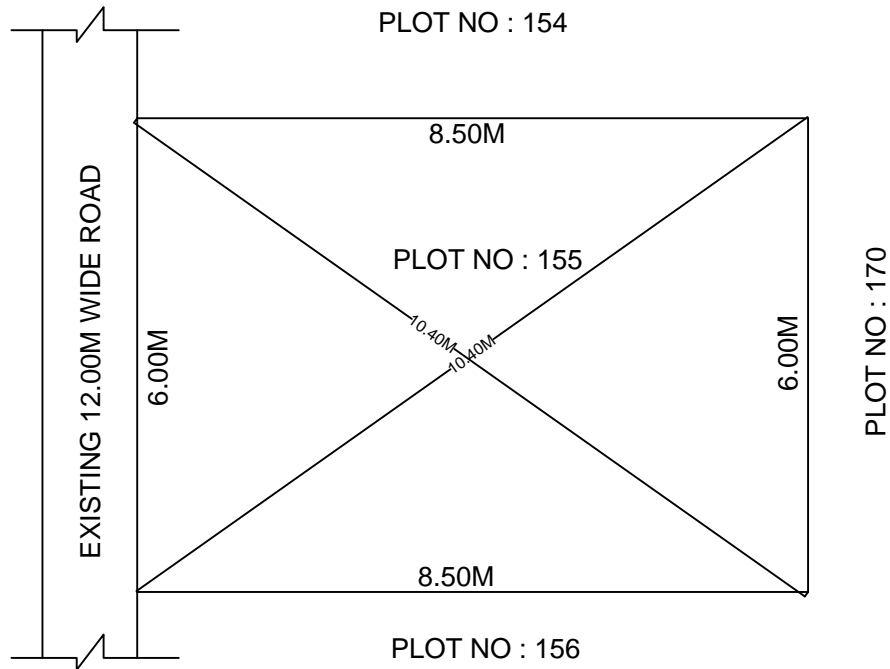

SITE PLAN OF SHOWING PLOT NO : 155, AUTONAGAR AT
CHALLAPALLI VILLAGE & MANDAL, KRISHNA DISTRICT.

PLOT AREA : 51.00 Sqm

SCALE : 1:100

BOUNDARIES

NORTH : PLOT NO : 154

SOUTH : PLOT NO : 156

EAST : PLOT NO : 170

WEST : EXISTING 12.00M WIDE ROAD

***NOTE :- 1) The site plan measurements shown above are as per approved layout plan approved by APCRDA.

2) The site plan is indicative only. The actual features are subject to modification if any by the competent authority on time to time basis and also ground condition of the actual measurements.

3) Any alteration/Modification on extent of the said plot will be notified accordingly.