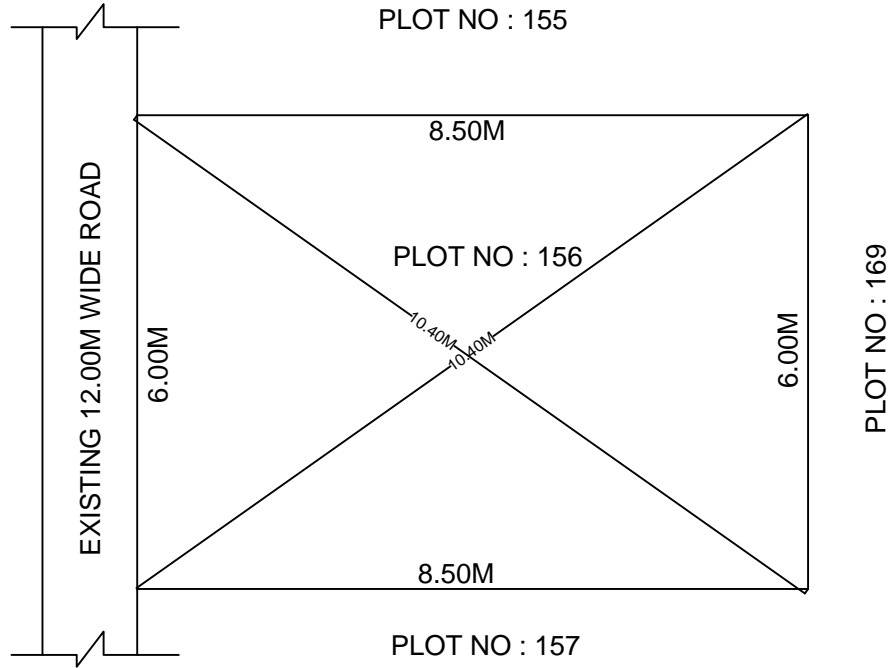

SITE PLAN OF SHOWING PLOT NO : 156, AUTONAGAR AT
CHALLAPALLI VILLAGE & MANDAL, KRISHNA DISTRICT.

PLOT AREA : 51.00 Sqm

SCALE : 1:100

BOUNDARIES

NORTH : PLOT NO : 155

SOUTH : PLOT NO : 157

EAST : PLOT NO : 169

WEST : EXISTING 12.00M WIDE ROAD

*****NOTE :-** 1) The site plan measurements shown above are as per approved layout plan approved by APCRDA.

2) The site plan is indicative only. The actual features are subject to modification if any by the competent authority on time to time basis and also ground condition of the actual measurements.

3) Any alteration/Modification on extent of the said plot will be notified accordingly.