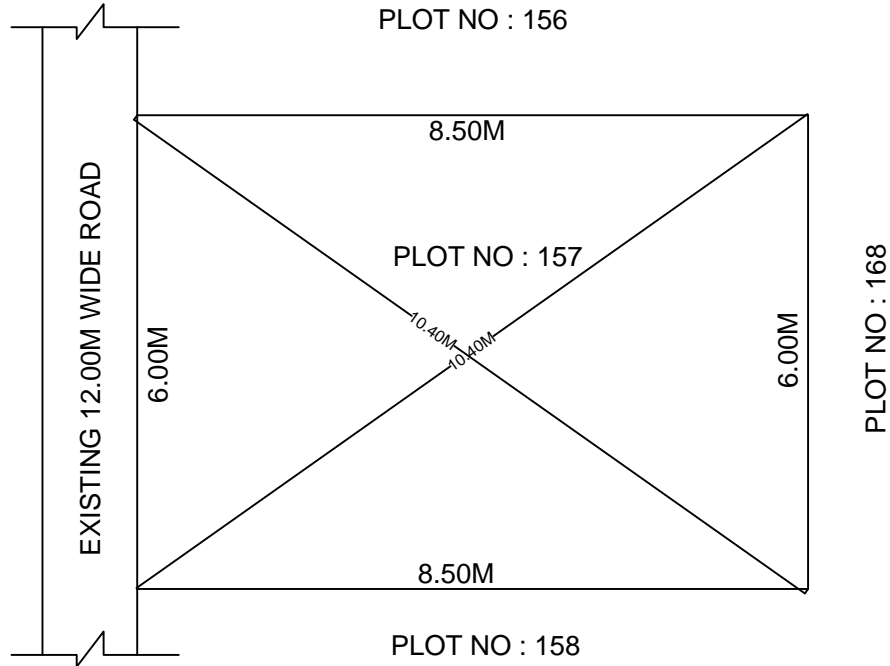

SITE PLAN OF SHOWING PLOT NO : 157, AUTONAGAR AT
CHALLAPALLI VILLAGE & MANDAL, KRISHNA DISTRICT.

PLOT AREA : 51.00 Sqm

SCALE : 1:100

BOUNDARIES

NORTH : PLOT NO : 156

SOUTH : PLOT NO : 158

EAST : PLOT NO : 168

WEST : EXISTING 12.00M WIDE ROAD

***NOTE :- 1) The site plan measurements shown above are as per approved layout plan approved by APCRDA.

2) The site plan is indicative only. The actual features are subject to modification if any by the competent authority on time to time basis and also ground condition of the actual measurements.

3) Any alteration/Modification on extent of the said plot will be notified accordingly.