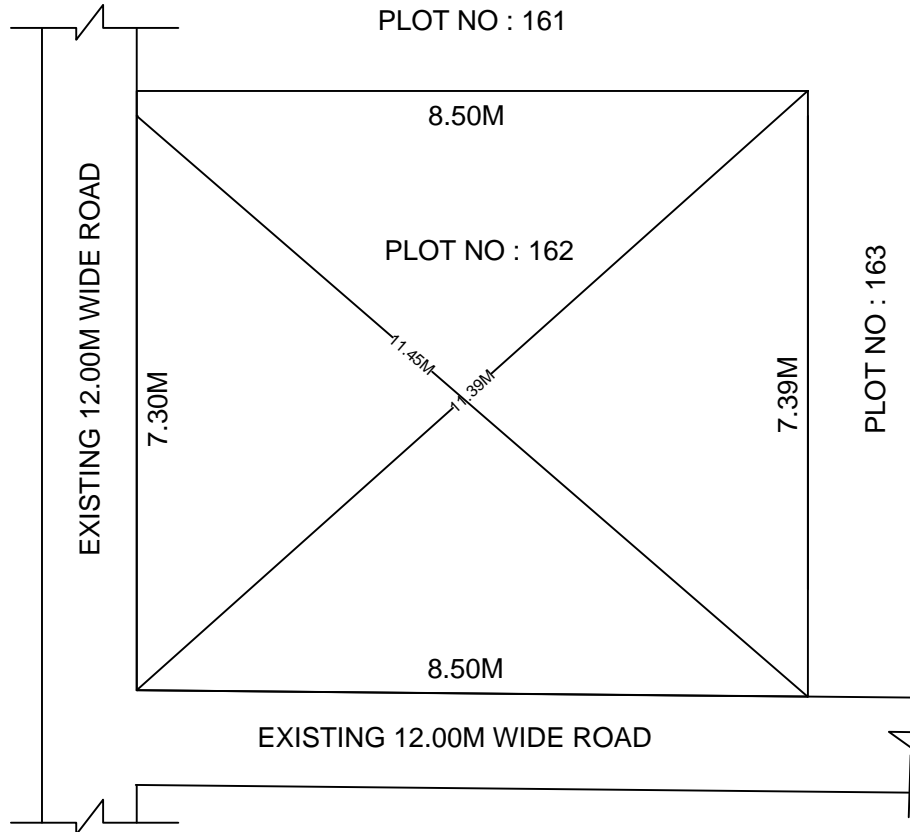

SITE PLAN OF SHOWING PLOT NO : 162, AUTONAGAR AT
CHALLAPALLI VILLAGE & MANDAL, KRISHNA DISTRICT.

PLOT AREA : 64.88 Sqm

SCALE : 1:100

BOUNDARIES

NORTH : PLOT NO : 161

SOUTH : EXISTING 12.00M WIDE ROAD

EAST : PLOT NO : 163

WEST : EXISTING 12.00M WIDE ROAD

*****NOTE :-** 1) The site plan measurements shown above are as per approved layout plan approved by APCRDA.

2) The site plan is indicative only. The actual features are subject to modification if any by the competent authority on time to time basis and also ground condition of the actual measurements.

3) Any alteration/Modification on extent of the said plot will be notified accordingly.