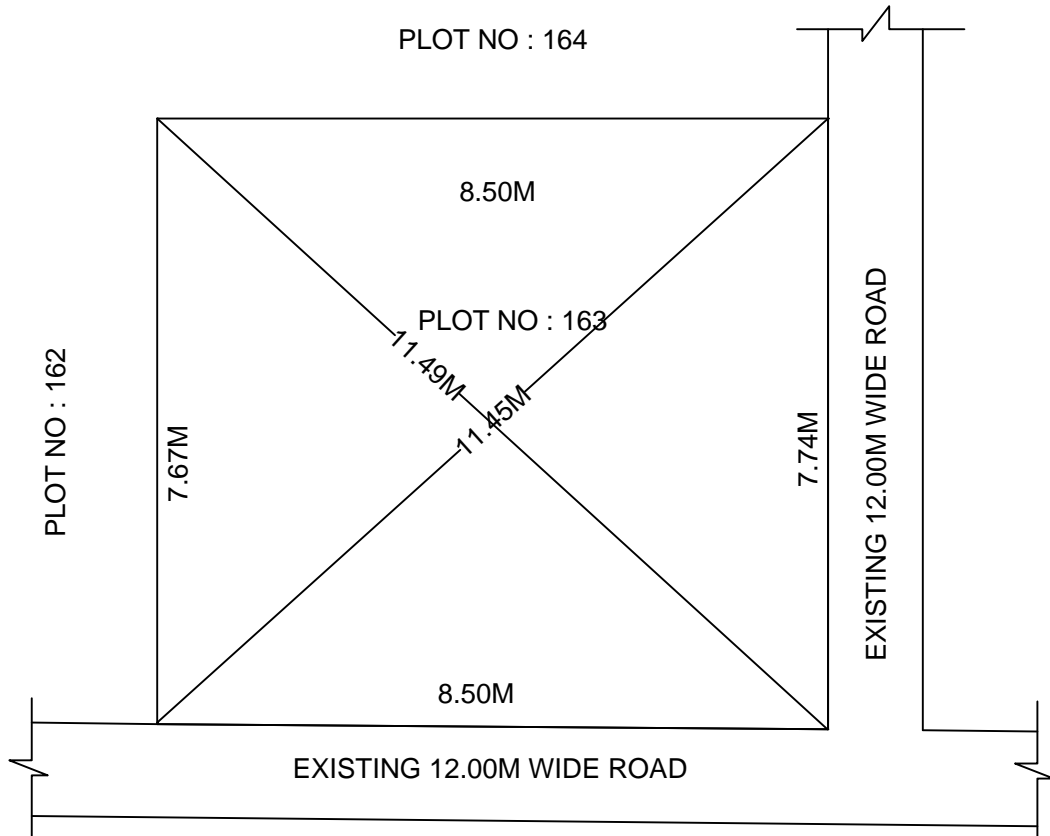

SITE PLAN OF SHOWING PLOT NO : 163, AUTONAGAR AT  
CHALLAPALLI VILLAGE & MANDAL, KRISHNA DISTRICT.

PLOT AREA : 65.48 Sqm

SCALE : 1:100

BOUNDARIES

NORTH : PLOT NO : 164

SOUTH : EXISTING 12.00M WIDE ROAD

EAST : EXISTING 12.00M WIDE ROAD

WEST : PLOT NO : 162

\*\*\*NOTE :- 1) The site plan measurements shown above are as per approved layout plan approved by APCRDA.

2) The site plan is indicative only. The actual features are subject to modification if any by the competent authority on time to time basis and also ground condition of the actual measurements.

3) Any alteration/Modification on extent of the said plot will be notified accordingly.