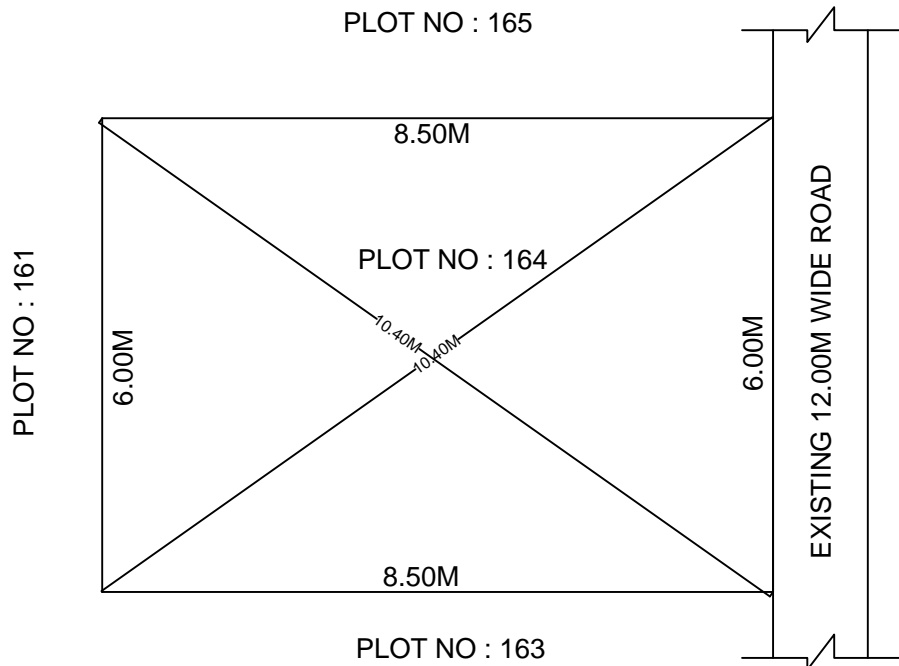

SITE PLAN OF SHOWING PLOT NO : 164, AUTONAGAR AT
CHALLAPALLI VILLAGE & MANDAL, KRISHNA DISTRICT.

PLOT AREA : 51.00 Sqm

SCALE : 1:100

BOUNDARIES

NORTH : PLOT NO : 165

SOUTH : PLOT NO : 163

EAST : EXISTING 12.00M WIDE ROAD

WEST : PLOT NO : 161

*****NOTE :-** 1) The site plan measurements shown above are as per approved layout plan approved by APCRDA.

2) The site plan is indicative only. The actual features are subject to modification if any by the competent authority on time to time basis and also ground condition of the actual measurements.

3) Any alteration/Modification on extent of the said plot will be notified accordingly.