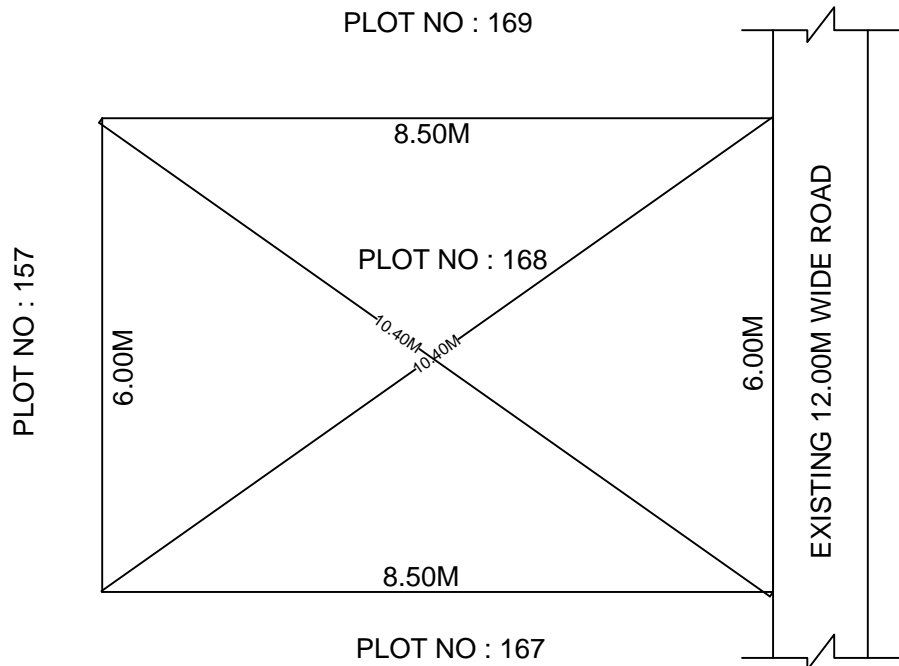

SITE PLAN OF SHOWING PLOT NO : 168, AUTONAGAR AT
CHALLAPALLI VILLAGE & MANDAL, KRISHNA DISTRICT.

PLOT AREA : 51.00 Sqm

SCALE : 1:100

BOUNDARIES

NORTH : PLOT NO : 169

SOUTH : PLOT NO : 167

EAST : EXISTING 12.00M WIDE ROAD

WEST : PLOT NO : 157

*****NOTE :-** 1) The site plan measurements shown above are as per approved layout plan approved by APCRDA.

2) The site plan is indicative only. The actual features are subject to modification if any by the competent authority on time to time basis and also ground condition of the actual measurements.

3) Any alteration/Modification on extent of the said plot will be notified accordingly.