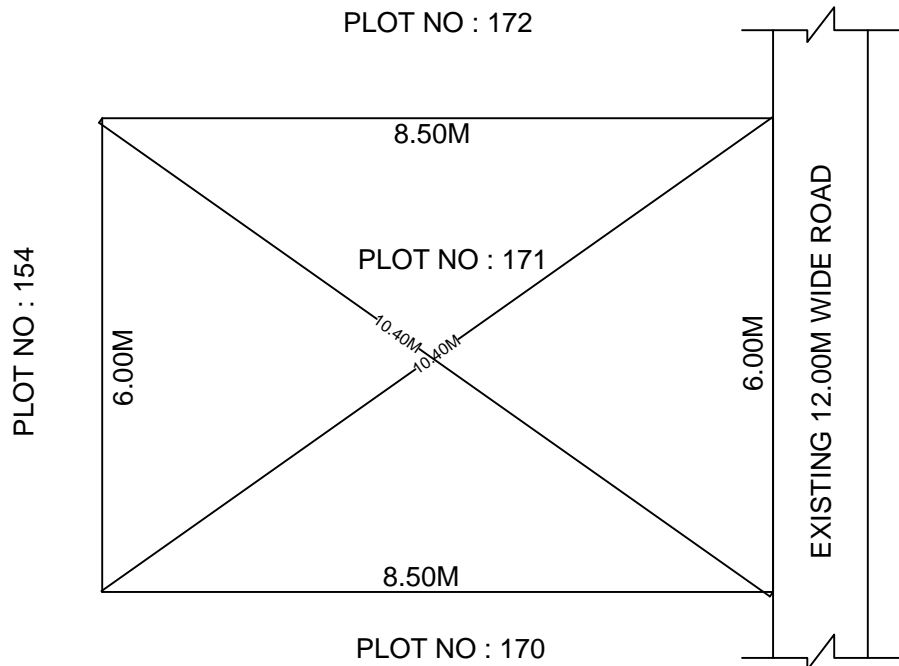

SITE PLAN OF SHOWING PLOT NO : 171, AUTONAGAR AT
CHALLAPALLI VILLAGE & MANDAL, KRISHNA DISTRICT.

PLOT AREA : 51.00 Sqm

SCALE : 1:100

BOUNDARIES

NORTH : PLOT NO : 172

SOUTH : PLOT NO : 170

EAST : EXISTING 12.00M WIDE ROAD

WEST : PLOT NO : 154

***NOTE :- 1) The site plan measurements shown above are as per approved layout plan approved by APCRDA.

2) The site plan is indicative only. The actual features are subject to modification if any by the competent authority on time to time basis and also ground condition of the actual measurements.

3) Any alteration/Modification on extent of the said plot will be notified accordingly.