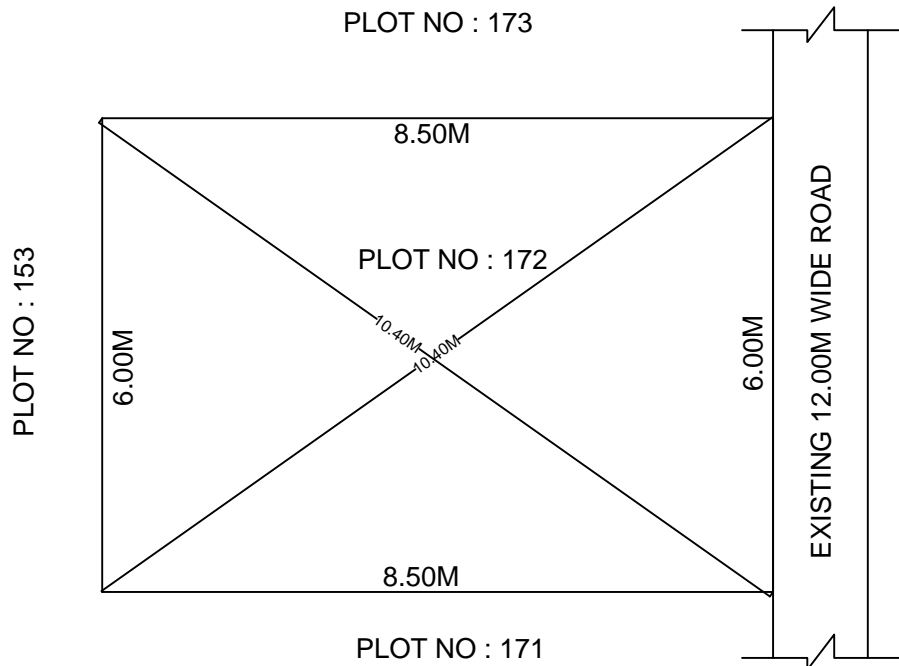

SITE PLAN OF SHOWING PLOT NO : 172, AUTONAGAR AT  
CHALLAPALLI VILLAGE & MANDAL, KRISHNA DISTRICT.

PLOT AREA : 51.00 Sqm

SCALE : 1:100

BOUNDARIES

NORTH : PLOT NO : 173

SOUTH : PLOT NO : 171

EAST : EXISTING 12.00M WIDE ROAD

WEST : PLOT NO : 153

\*\*\*NOTE :- 1) The site plan measurements shown above are as per approved layout plan approved by APCRDA.

2) The site plan is indicative only. The actual features are subject to modification if any by the competent authority on time to time basis and also ground condition of the actual measurements.

3) Any alteration/Modification on extent of the said plot will be notified accordingly.