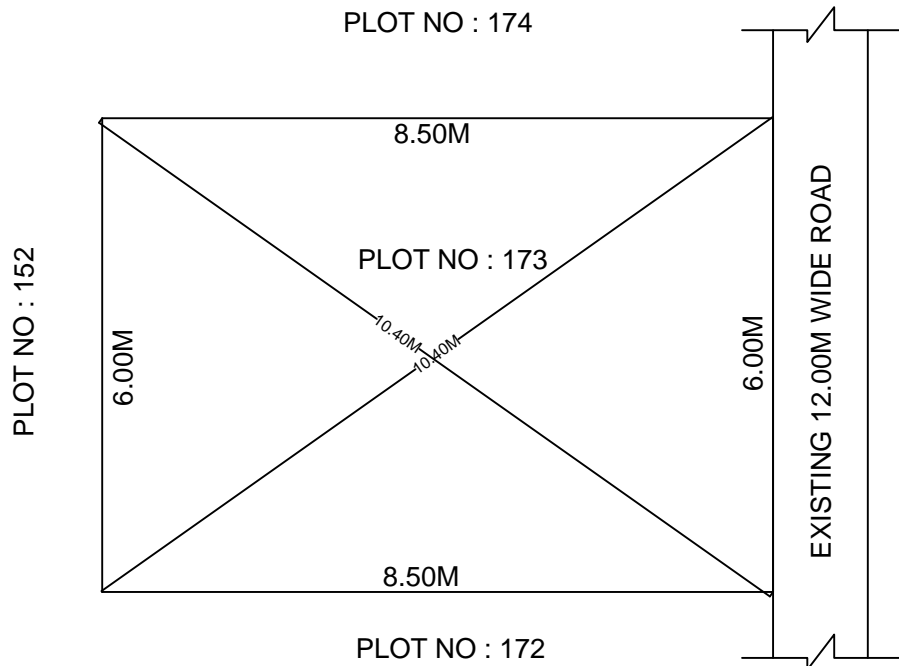

SITE PLAN OF SHOWING PLOT NO : 173, AUTONAGAR AT
CHALLAPALLI VILLAGE & MANDAL, KRISHNA DISTRICT.

PLOT AREA : 51.00 Sqm

SCALE : 1:100

BOUNDARIES

NORTH : PLOT NO : 174

SOUTH : PLOT NO : 172

EAST : EXISTING 12.00M WIDE ROAD

WEST : PLOT NO : 152

***NOTE :- 1) The site plan measurements shown above are as per approved layout plan approved by APCRDA.

2) The site plan is indicative only. The actual features are subject to modification if any by the competent authority on time to time basis and also ground condition of the actual measurements.

3) Any alteration/Modification on extent of the said plot will be notified accordingly.