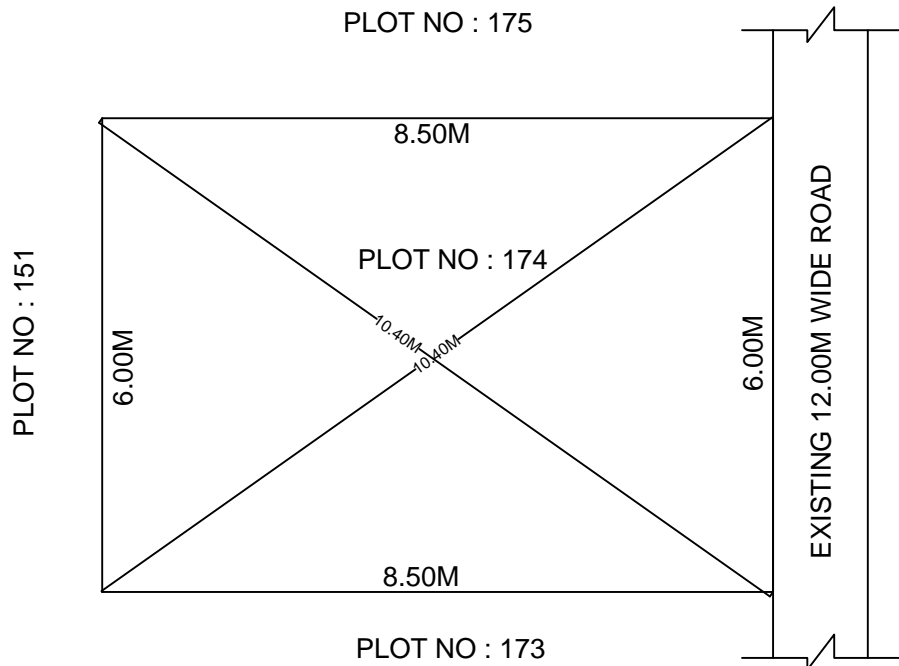

SITE PLAN OF SHOWING PLOT NO : 174, AUTONAGAR AT
CHALLAPALLI VILLAGE & MANDAL, KRISHNA DISTRICT.

PLOT AREA : 51.00 Sqm

SCALE : 1:100

BOUNDARIES

NORTH : PLOT NO : 175

SOUTH : PLOT NO : 173

EAST : EXISTING 12.00M WIDE ROAD

WEST : PLOT NO : 151

***NOTE :- 1) The site plan measurements shown above are as per approved layout plan approved by APCRDA.

2) The site plan is indicative only. The actual features are subject to modification if any by the competent authority on time to time basis and also ground condition of the actual measurements.

3) Any alteration/Modification on extent of the said plot will be notified accordingly.