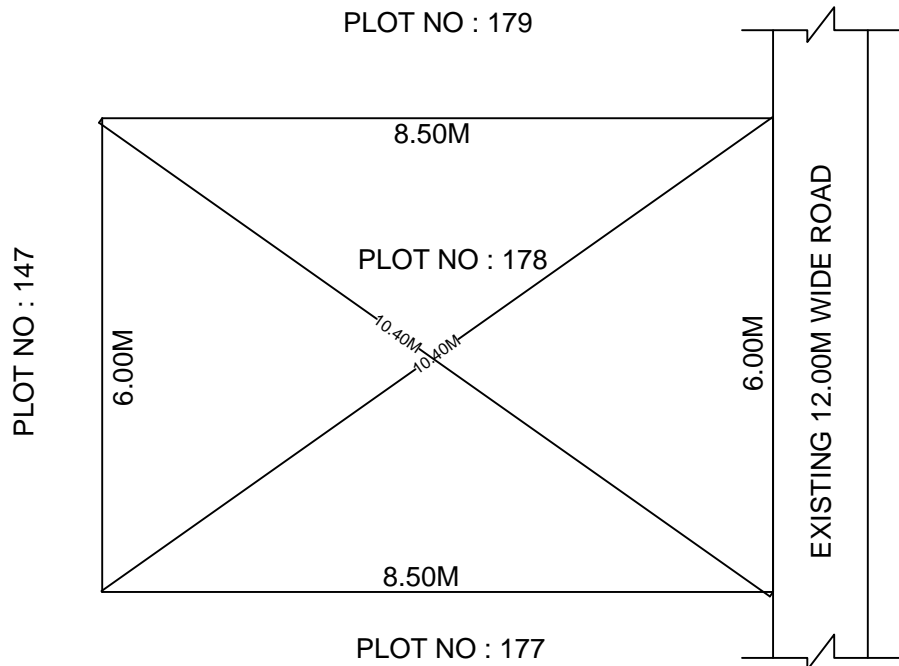

SITE PLAN OF SHOWING PLOT NO : 178, AUTONAGAR AT
CHALLAPALLI VILLAGE & MANDAL, KRISHNA DISTRICT.

PLOT AREA : 51.00 Sqm

SCALE : 1:100

BOUNDARIES

NORTH : PLOT NO : 179

SOUTH : PLOT NO : 177

EAST : EXISTING 12.00M WIDE ROAD

WEST : PLOT NO : 147

***NOTE :- 1) The site plan measurements shown above are as per approved layout plan approved by APCRDA.

2) The site plan is indicative only. The actual features are subject to modification if any by the competent authority on time to time basis and also ground condition of the actual measurements.

3) Any alteration/Modification on extent of the said plot will be notified accordingly.