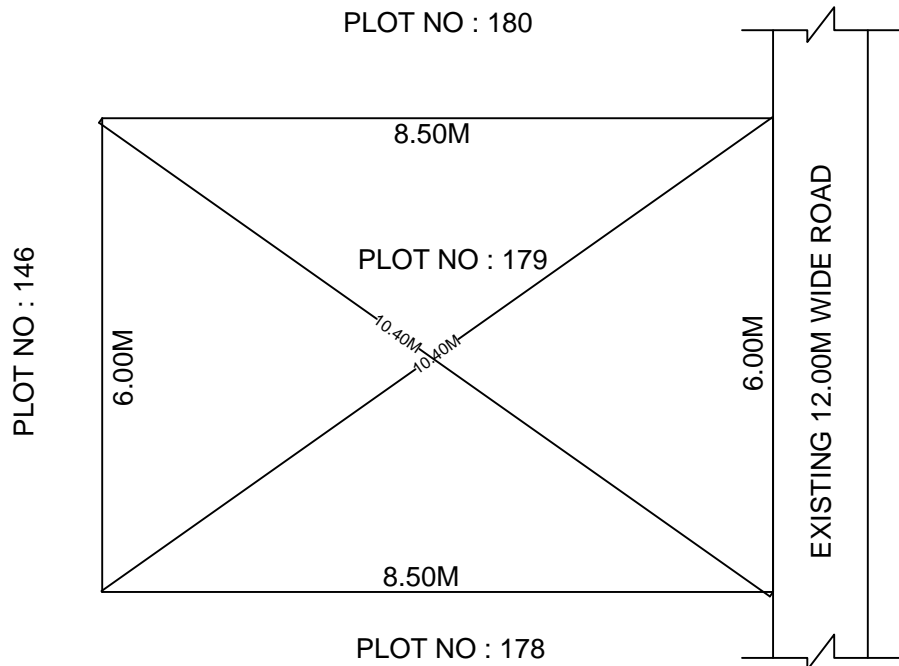

SITE PLAN OF SHOWING PLOT NO : 179, AUTONAGAR AT  
CHALLAPALLI VILLAGE & MANDAL, KRISHNA DISTRICT.

PLOT AREA : 51.00 Sqm

SCALE : 1:100

BOUNDARIES

NORTH : PLOT NO : 180

SOUTH : PLOT NO : 178

EAST : EXISTING 12.00M WIDE ROAD

WEST : PLOT NO : 146

\*\*\*NOTE :- 1) The site plan measurements shown above are as per approved layout plan approved by APCRDA.

2) The site plan is indicative only. The actual features are subject to modification if any by the competent authority on time to time basis and also ground condition of the actual measurements.

3) Any alteration/Modification on extent of the said plot will be notified accordingly.