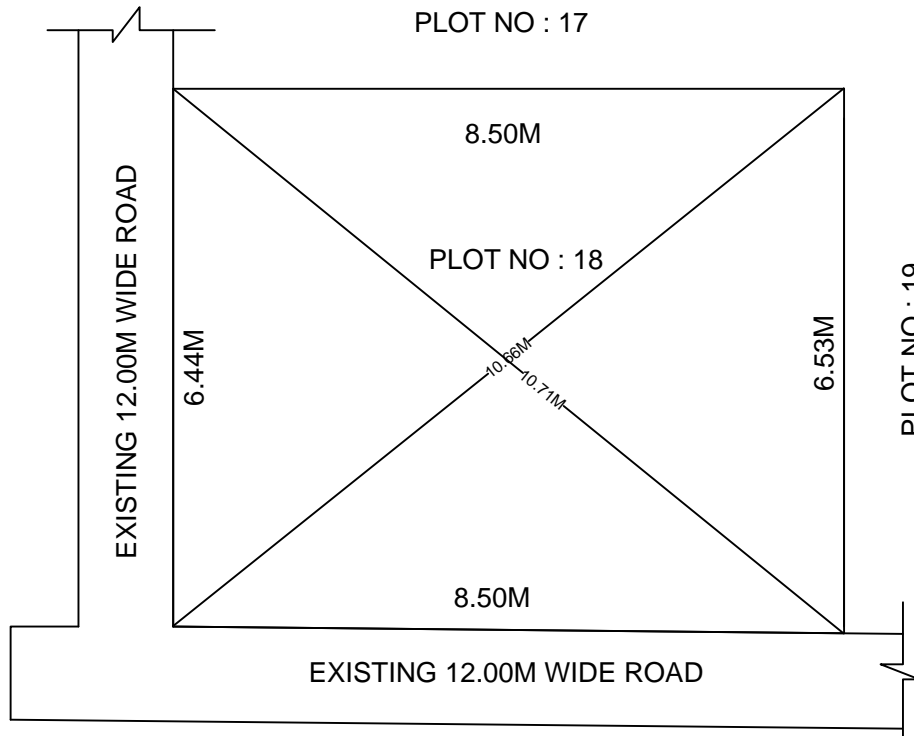

SITE PLAN OF SHOWING PLOT NO : 18, AUTONAGAR AT
CHALLAPALLI VILLAGE & MANDAL, KRISHNA DISTRICT.

PLOT AREA : 55.11 Sqm

SCALE : 1:100

BOUNDARIES

NORTH : PLOT NO : 17

SOUTH : EXISTING 12.00M WIDE ROAD

EAST : PLOT NO : 19

WEST : EXISTING 12.00M WIDE ROAD

*****NOTE :-** 1) The site plan measurements shown above are as per approved layout plan approved by APCRDA.

2) The site plan is indicative only. The actual features are subject to modification if any by the competent authority on time to time basis and also ground condition of the actual measurements.

3) Any alteration/Modification on extent of the said plot will be notified accordingly.