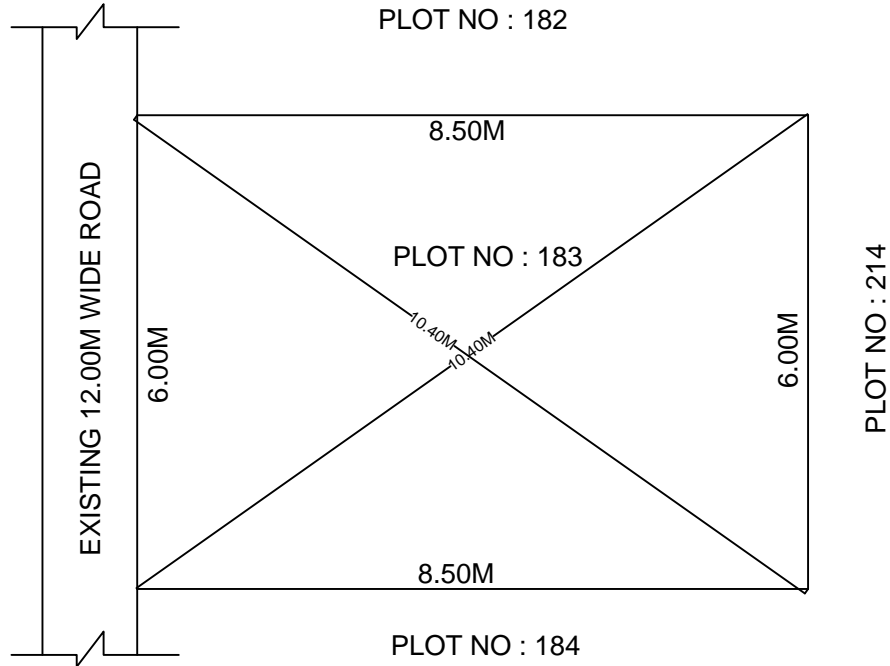

SITE PLAN OF SHOWING PLOT NO : 183, AUTONAGAR AT  
CHALLAPALLI VILLAGE & MANDAL, KRISHNA DISTRICT.

PLOT AREA : 51.00 Sqm

SCALE : 1:100

BOUNDARIES

NORTH : PLOT NO : 182

SOUTH : PLOT NO : 184

EAST : PLOT NO : 214

WEST : EXISTING 12.00M WIDE ROAD

\*\*\*NOTE :- 1) The site plan measurements shown above are as per approved layout plan approved by APCRDA.

2) The site plan is indicative only. The actual features are subject to modification if any by the competent authority on time to time basis and also ground condition of the actual measurements.

3) Any alteration/Modification on extent of the said plot will be notified accordingly.