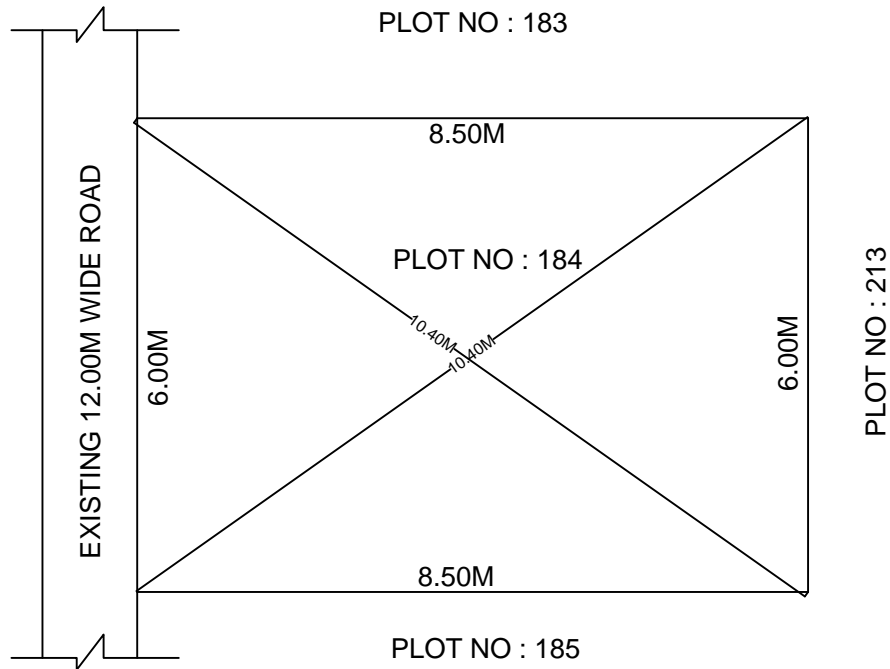

SITE PLAN OF SHOWING PLOT NO : 184, AUTONAGAR AT
CHALLAPALLI VILLAGE & MANDAL, KRISHNA DISTRICT.

PLOT AREA : 51.00 Sqm

SCALE : 1:100

BOUNDARIES

NORTH : PLOT NO : 183

SOUTH : PLOT NO : 185

EAST : PLOT NO : 213

WEST : EXISTING 12.00M WIDE ROAD

***NOTE :- 1) The site plan measurements shown above are as per approved layout plan approved by APCRDA.

2) The site plan is indicative only. The actual features are subject to modification if any by the competent authority on time to time basis and also ground condition of the actual measurements.

3) Any alteration/Modification on extent of the said plot will be notified accordingly.