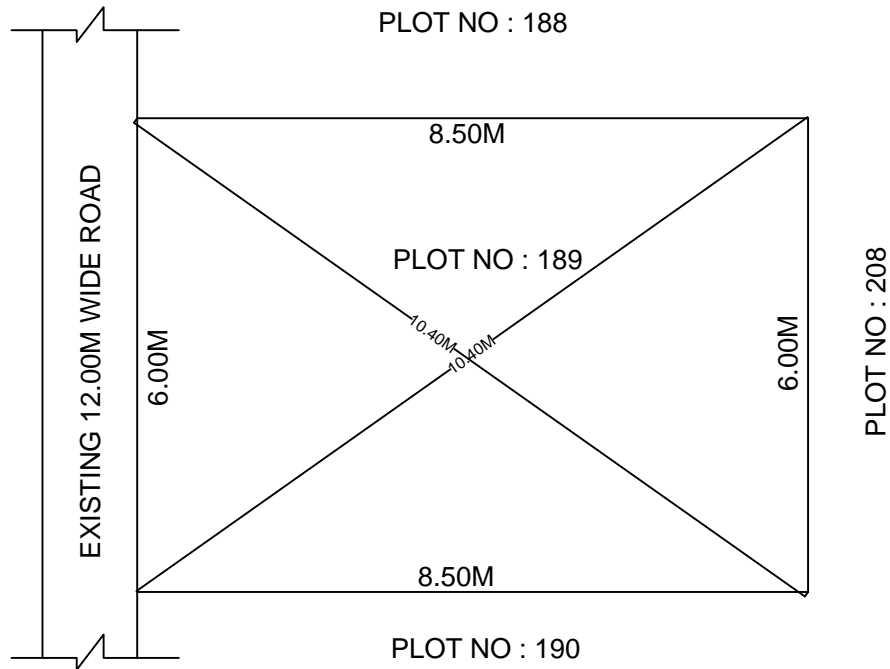

SITE PLAN OF SHOWING PLOT NO : 189, AUTONAGAR AT
CHALLAPALLI VILLAGE & MANDAL, KRISHNA DISTRICT.

PLOT AREA : 51.00 Sqm

SCALE : 1:100

BOUNDARIES

NORTH : PLOT NO : 188

SOUTH : PLOT NO : 190

EAST : PLOT NO : 208

WEST : EXISTING 12.00M WIDE ROAD

*****NOTE :-** 1) The site plan measurements shown above are as per approved layout plan approved by APCRDA.

2) The site plan is indicative only. The actual features are subject to modification if any by the competent authority on time to time basis and also ground condition of the actual measurements.

3) Any alteration/Modification on extent of the said plot will be notified accordingly.