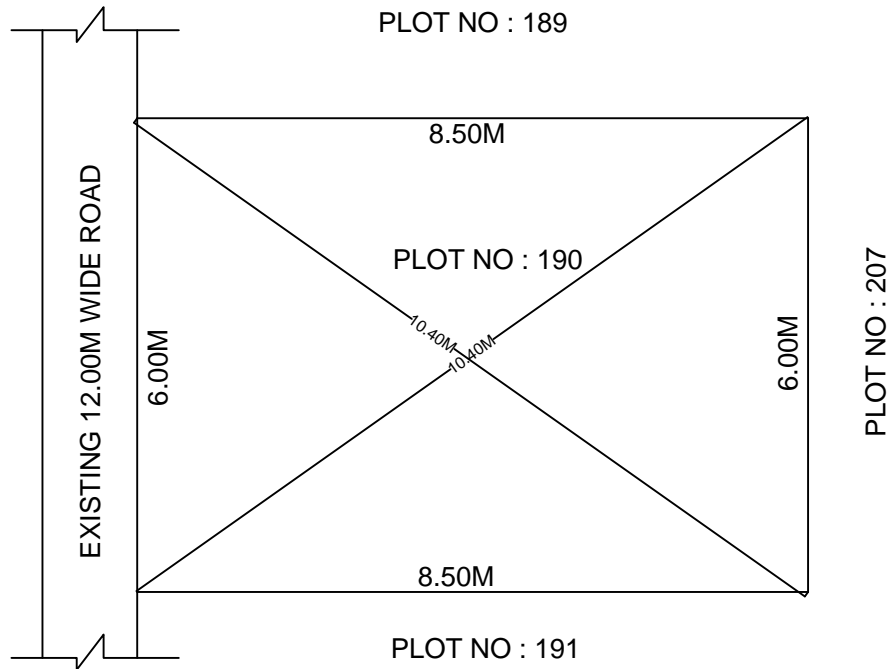

SITE PLAN OF SHOWING PLOT NO : 190, AUTONAGAR AT
CHALLAPALLI VILLAGE & MANDAL, KRISHNA DISTRICT.

PLOT AREA : 51.00 Sqm

SCALE : 1:100

BOUNDARIES

NORTH : PLOT NO : 189

SOUTH : PLOT NO : 191

EAST : PLOT NO : 207

WEST : EXISTING 12.00M WIDE ROAD

***NOTE :- 1) The site plan measurements shown above are as per approved layout plan approved by APCRDA.

2) The site plan is indicative only. The actual features are subject to modification if any by the competent authority on time to time basis and also ground condition of the actual measurements.

3) Any alteration/Modification on extent of the said plot will be notified accordingly.