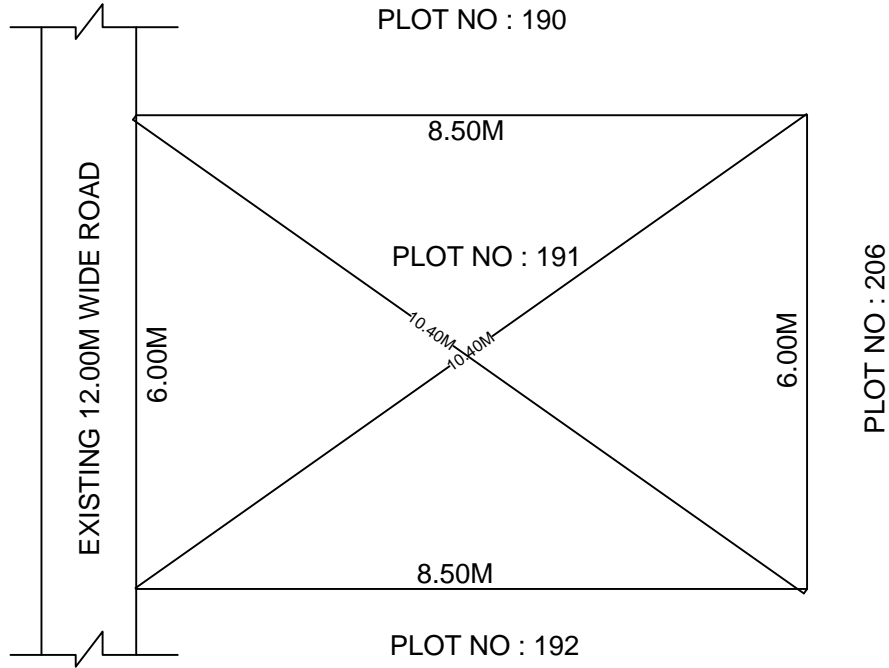

SITE PLAN OF SHOWING PLOT NO : 191, AUTONAGAR AT
CHALLAPALLI VILLAGE & MANDAL, KRISHNA DISTRICT.

PLOT AREA : 51.00 Sqm

SCALE : 1:100

BOUNDARIES

NORTH : PLOT NO : 190

SOUTH : PLOT NO : 192

EAST : PLOT NO : 206

WEST : EXISTING 12.00M WIDE ROAD

*****NOTE :-** 1) The site plan measurements shown above are as per approved layout plan approved by APCRDA.

2) The site plan is indicative only. The actual features are subject to modification if any by the competent authority on time to time basis and also ground condition of the actual measurements.

3) Any alteration/Modification on extent of the said plot will be notified accordingly.