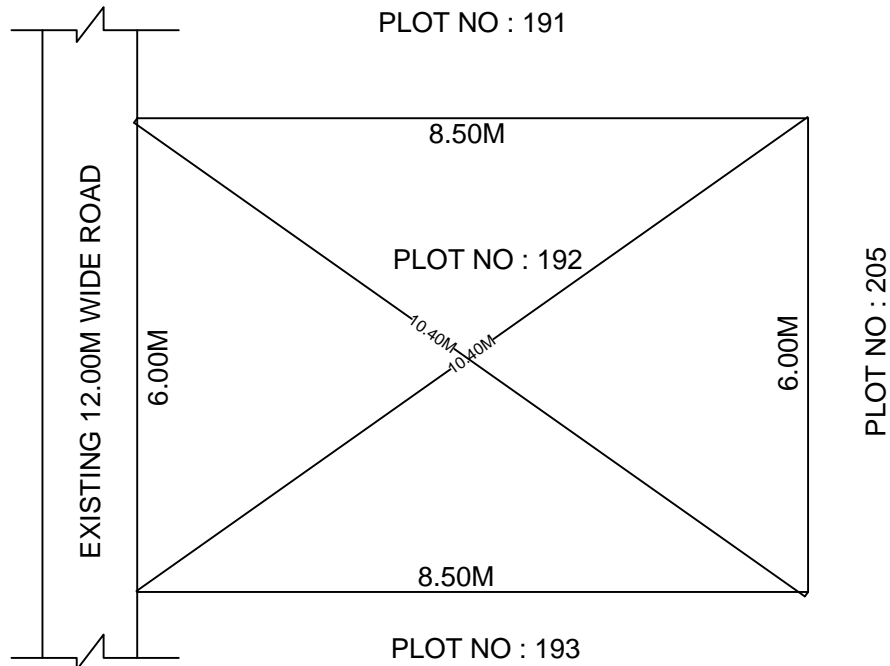

SITE PLAN OF SHOWING PLOT NO : 192, AUTONAGAR AT
CHALLAPALLI VILLAGE & MANDAL, KRISHNA DISTRICT.

PLOT AREA : 51.00 Sqm

SCALE : 1:100

BOUNDARIES

NORTH : PLOT NO : 191

SOUTH : PLOT NO : 193

EAST : PLOT NO : 205

WEST : EXISTING 12.00M WIDE ROAD

*****NOTE :-** 1) The site plan measurements shown above are as per approved layout plan approved by APCRDA.

2) The site plan is indicative only. The actual features are subject to modification if any by the competent authority on time to time basis and also ground condition of the actual measurements.

3) Any alteration/Modification on extent of the said plot will be notified accordingly.