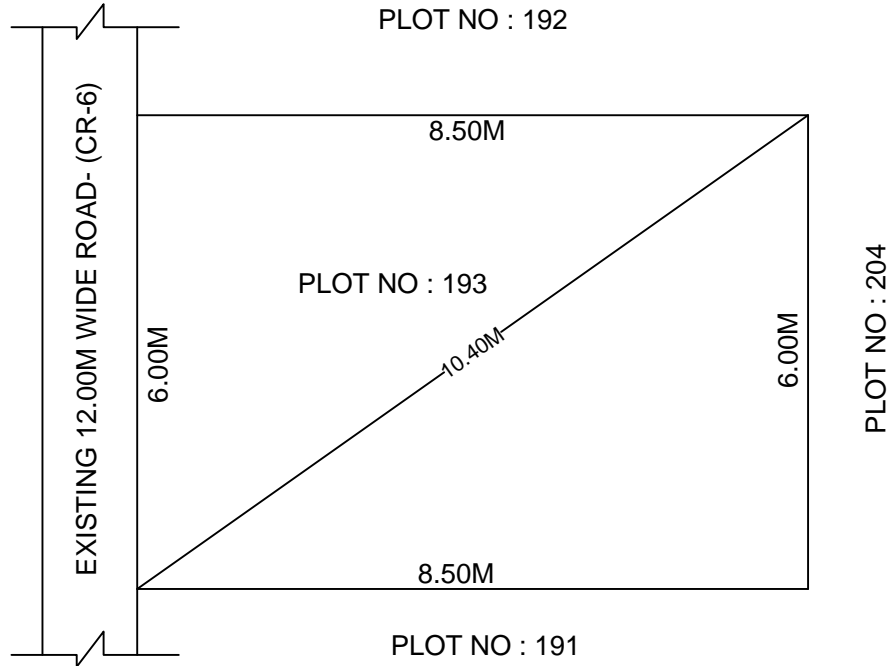

SITE PLAN OF SHOWING PLOT NO : 193, AUTONAGAR AT  
CHALLAPALLI VILLAGE & MANDAL, KRISHNA DISTRICT.

PLOT AREA : 51.00 Sqm

SCALE : 1:100

BOUNDARIES

NORTH : PLOT NO : 192

SOUTH : PLOT NO : 191

EAST : PLOT NO : 204

WEST : EXISTING 12.00M WIDE ROAD-(CR-6)

\*\*\*NOTE :- 1) The site plan measurements shown above are as per approved layout plan approved by APCRDA.

2) The site plan is indicative only. The actual features are subject to modification if any by the competent authority on time to time basis and also ground condition of the actual measurements.

3) Any alteration/Modification on extent of the said plot will be notified accordingly.