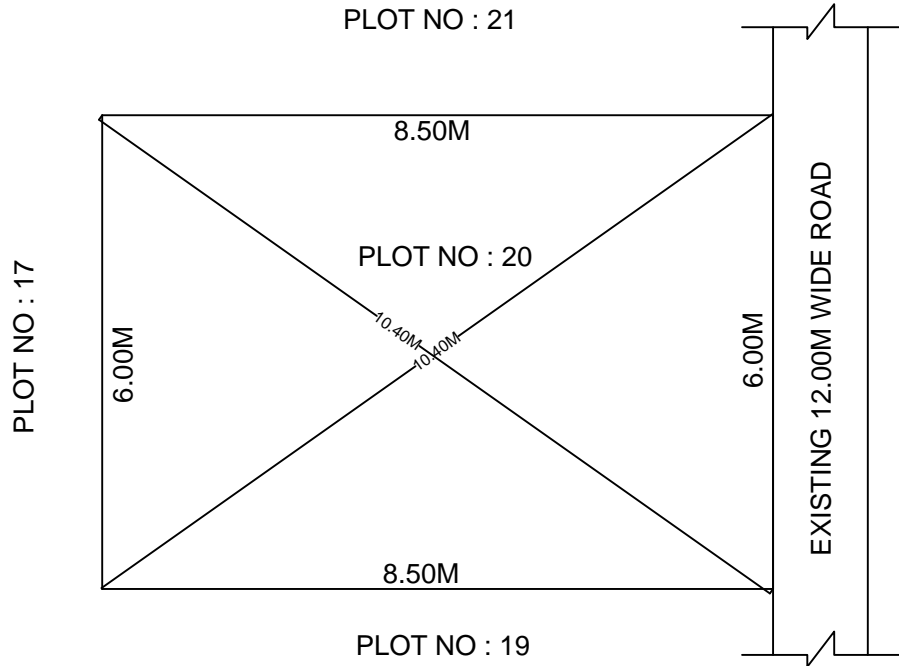

SITE PLAN OF SHOWING PLOT NO : 20, AUTONAGAR AT
CHALLAPALLI VILLAGE & MANDAL, KRISHNA DISTRICT.

PLOT AREA : 51.00 Sqm

SCALE : 1:100

BOUNDARIES

NORTH : PLOT NO : 21

SOUTH : PLOT NO : 19

EAST : EXISTING 12.00M WIDE ROAD

WEST : PLOT NO : 17

*****NOTE :-** 1) The site plan measurements shown above are as per approved layout plan approved by APCRDA.

2) The site plan is indicative only. The actual features are subject to modification if any by the competent authority on time to time basis and also ground condition of the actual measurements.

3) Any alteration/Modification on extent of the said plot will be notified accordingly.