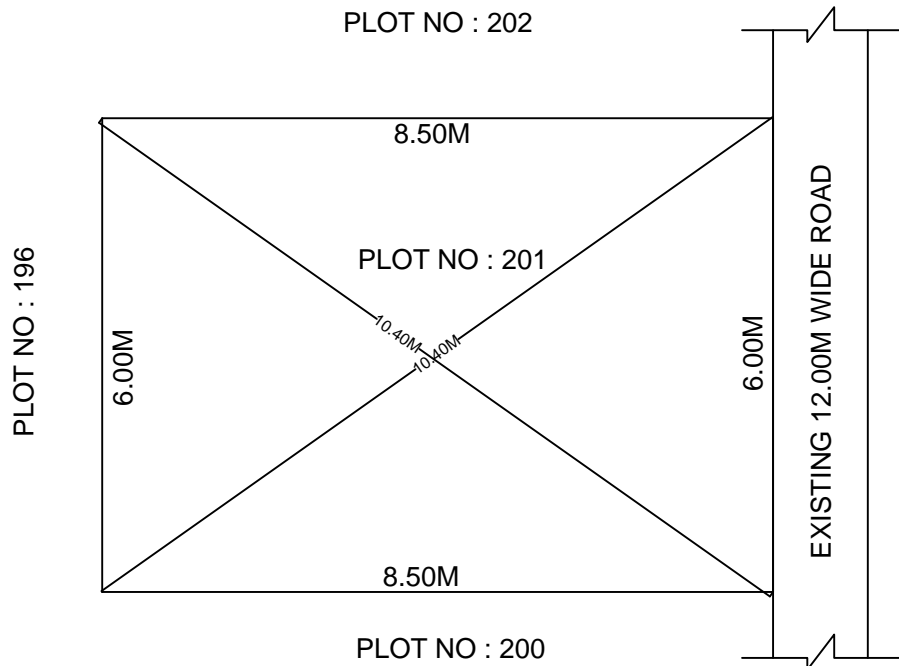

SITE PLAN OF SHOWING PLOT NO : 201, AUTONAGAR AT
CHALLAPALLI VILLAGE & MANDAL, KRISHNA DISTRICT.

PLOT AREA : 51.00 Sqm

SCALE : 1:100

BOUNDARIES

NORTH : PLOT NO : 202

SOUTH : PLOT NO : 200

EAST : EXISTING 12.00M WIDE ROAD

WEST : PLOT NO : 196

*****NOTE :-** 1) The site plan measurements shown above are as per approved layout plan approved by APCRDA.

2) The site plan is indicative only. The actual features are subject to modification if any by the competent authority on time to time basis and also ground condition of the actual measurements.

3) Any alteration/Modification on extent of the said plot will be notified accordingly.