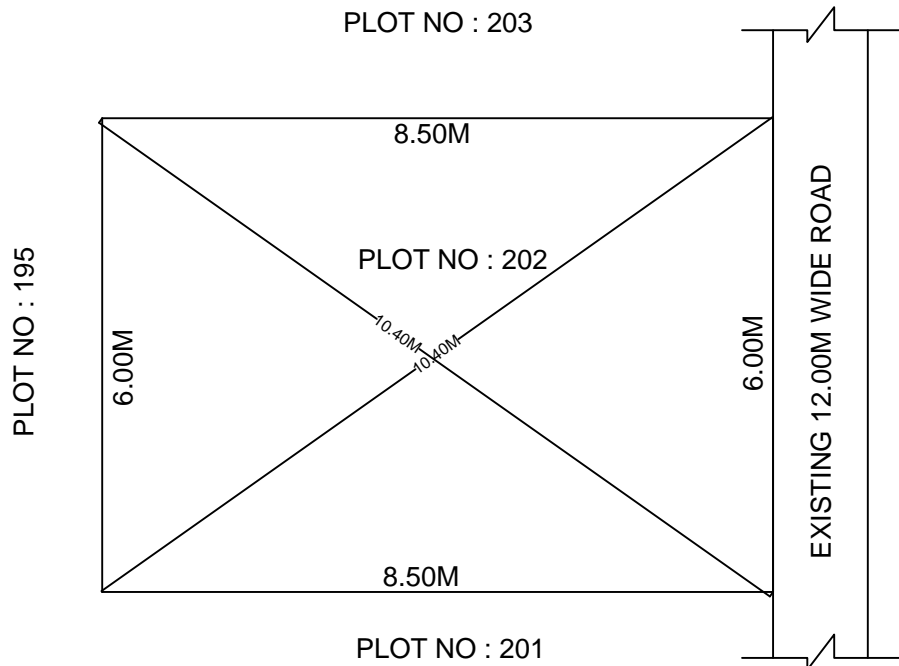

SITE PLAN OF SHOWING PLOT NO : 202, AUTONAGAR AT  
CHALLAPALLI VILLAGE & MANDAL, KRISHNA DISTRICT.

PLOT AREA : 51.00 Sqm

SCALE : 1:100

BOUNDARIES

NORTH : PLOT NO : 203

SOUTH : PLOT NO : 201

EAST : EXISTING 12.00M WIDE ROAD

WEST : PLOT NO : 195

\*\*\*NOTE :- 1) The site plan measurements shown above are as per approved layout plan approved by APCRDA.

2) The site plan is indicative only. The actual features are subject to modification if any by the competent authority on time to time basis and also ground condition of the actual measurements.

3) Any alteration/Modification on extent of the said plot will be notified accordingly.