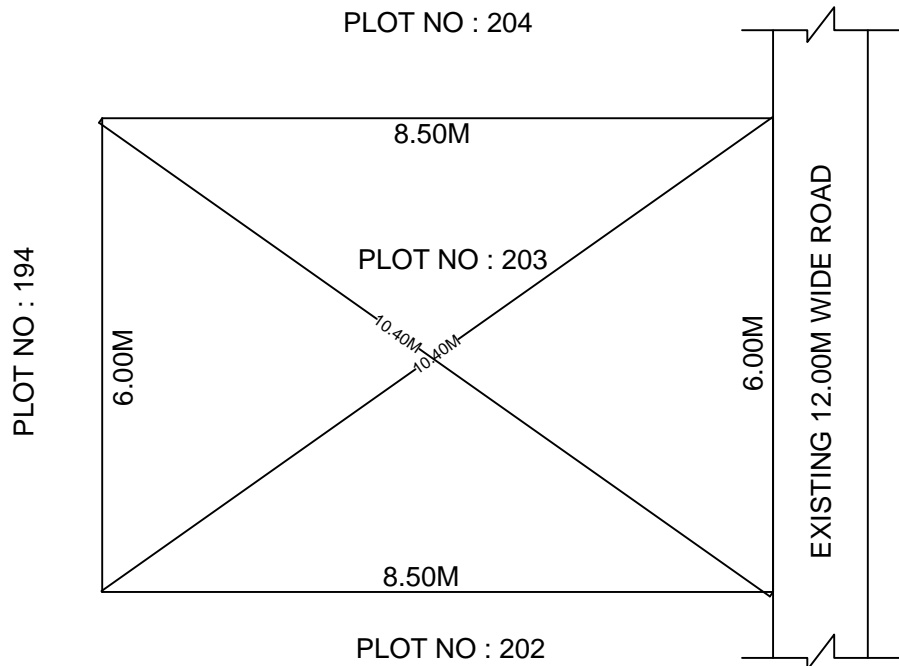

SITE PLAN OF SHOWING PLOT NO : 203, AUTONAGAR AT
CHALLAPALLI VILLAGE & MANDAL, KRISHNA DISTRICT.

PLOT AREA : 51.00 Sqm

SCALE : 1:100

BOUNDARIES

NORTH : PLOT NO : 204

SOUTH : PLOT NO : 202

EAST : EXISTING 12.00M WIDE ROAD

WEST : PLOT NO : 194

*****NOTE :-** 1) The site plan measurements shown above are as per approved layout plan approved by APCRDA.

2) The site plan is indicative only. The actual features are subject to modification if any by the competent authority on time to time basis and also ground condition of the actual measurements.

3) Any alteration/Modification on extent of the said plot will be notified accordingly.