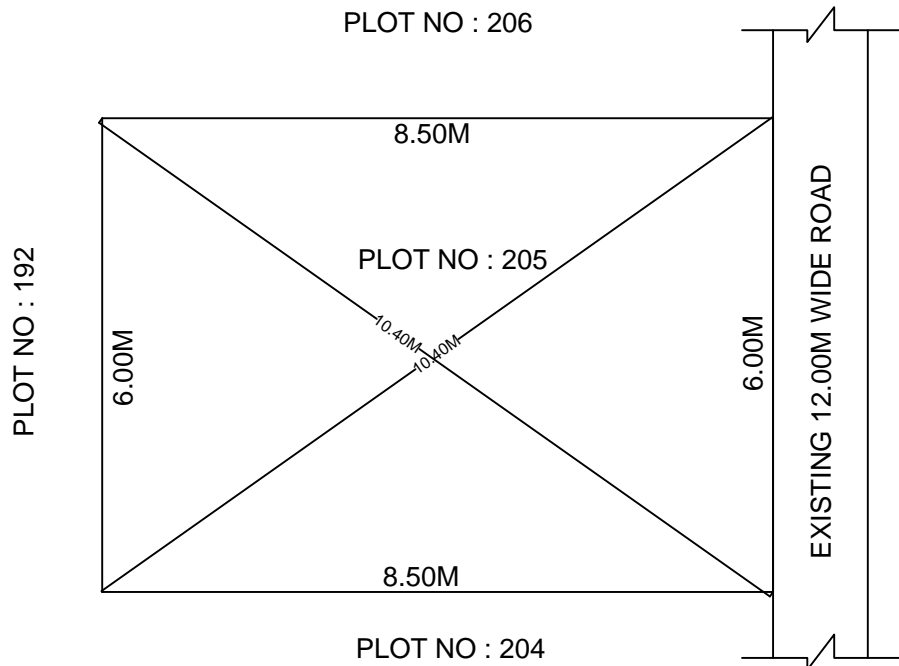

SITE PLAN OF SHOWING PLOT NO : 205, AUTONAGAR AT  
CHALLAPALLI VILLAGE & MANDAL, KRISHNA DISTRICT.

PLOT AREA : 51.00 Sqm

SCALE : 1:100

BOUNDARIES

NORTH : PLOT NO : 206

SOUTH : PLOT NO : 204

EAST : EXISTING 12.00M WIDE ROAD

WEST : PLOT NO : 192

**\*\*\*NOTE :-** 1) The site plan measurements shown above are as per approved layout plan approved by APCRDA.

2) The site plan is indicative only. The actual features are subject to modification if any by the competent authority on time to time basis and also ground condition of the actual measurements.

3) Any alteration/Modification on extent of the said plot will be notified accordingly.