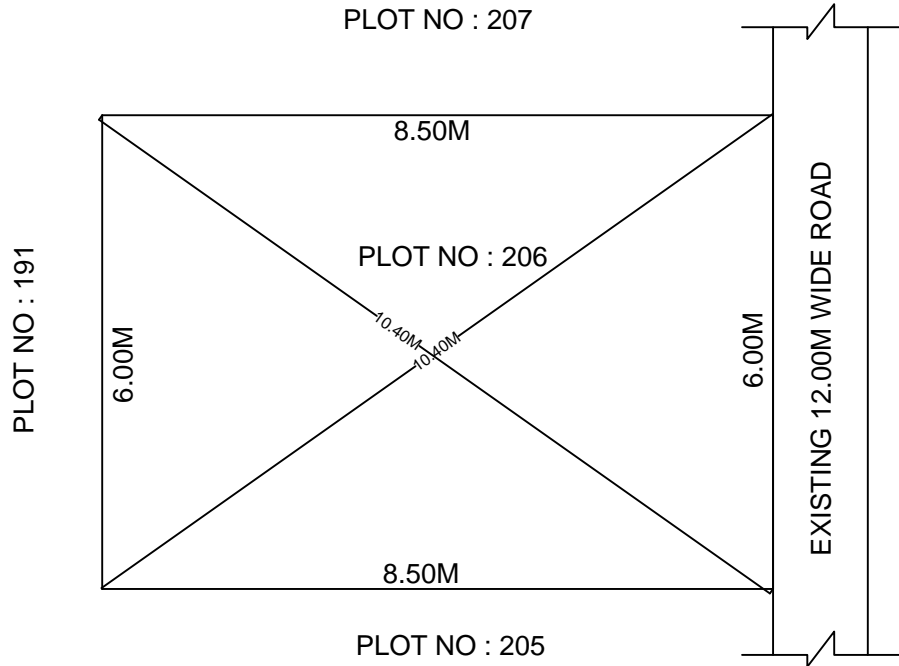

SITE PLAN OF SHOWING PLOT NO : 206, AUTONAGAR AT
CHALLAPALLI VILLAGE & MANDAL, KRISHNA DISTRICT.

PLOT AREA : 51.00 Sqm

SCALE : 1:100

BOUNDARIES

NORTH : PLOT NO : 207

SOUTH : PLOT NO : 205

EAST : EXISTING 12.00M WIDE ROAD

WEST : PLOT NO : 191

***NOTE :- 1) The site plan measurements shown above are as per approved layout plan approved by APCRDA.

2) The site plan is indicative only. The actual features are subject to modification if any by the competent authority on time to time basis and also ground condition of the actual measurements.

3) Any alteration/Modification on extent of the said plot will be notified accordingly.