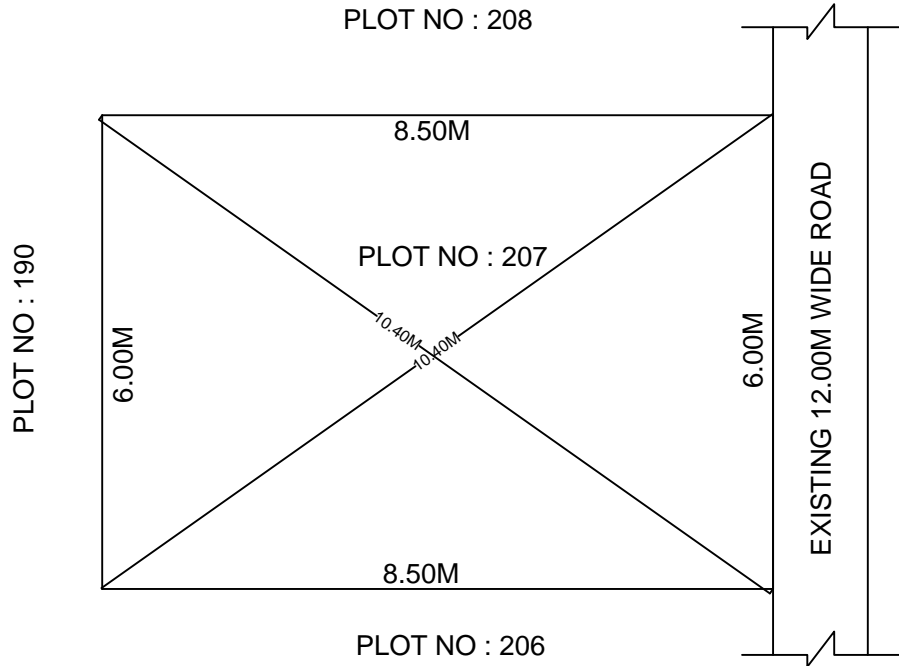

SITE PLAN OF SHOWING PLOT NO : 207, AUTONAGAR AT
CHALLAPALLI VILLAGE & MANDAL, KRISHNA DISTRICT.

PLOT AREA : 51.00 Sqm

SCALE : 1:100

BOUNDARIES

NORTH : PLOT NO : 208

SOUTH : PLOT NO : 206

EAST : EXISTING 12.00M WIDE ROAD

WEST : PLOT NO : 190

*****NOTE :-** 1) The site plan measurements shown above are as per approved layout plan approved by APCRDA.

2) The site plan is indicative only. The actual features are subject to modification if any by the competent authority on time to time basis and also ground condition of the actual measurements.

3) Any alteration/Modification on extent of the said plot will be notified accordingly.